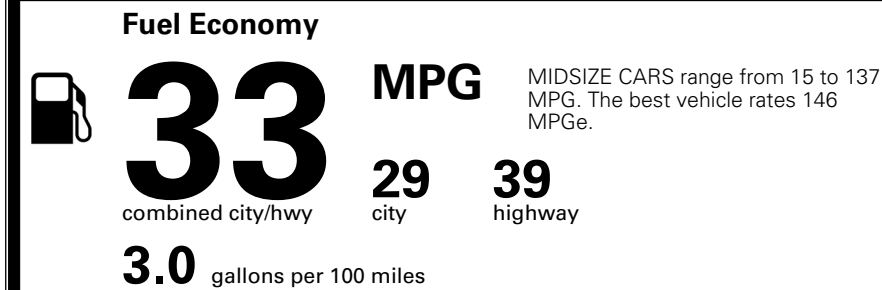

TOTAL ADDITIONAL WEIGHT:

EPA DOT Fuel Economy and Environment

Gasoline Vehicle

You save \$1,000
 in fuel costs over 5 years compared to the average new vehicle.

Annual fuel cost \$1,500

Actual results will vary for many reasons, including driving conditions and how you drive and maintain your vehicle. The average new vehicle gets 29 MPG and costs \$8,500 to fuel over 5 years. Cost estimates are based on 15,000 miles per year at \$ 3.30 per gallon. MPGe is miles per gasoline gallon equivalent. Vehicle emissions are a significant cause of climate change and smog.