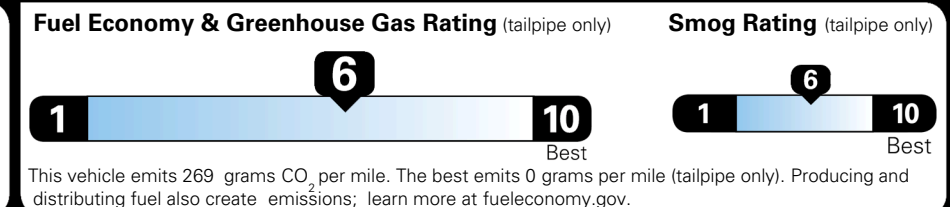

TOTAL ADDITIONAL WEIGHT:

EPA DOT Fuel Economy and Environment

Gasoline Vehicle

You save
\$1,000
 in fuel costs
 over 5 years
 compared to the
 average new vehicle.

Annual fuel cost
\$1,500

Actual results will vary for many reasons, including driving conditions and how you drive and maintain your vehicle. The average new vehicle gets 29 MPG and costs \$8,500 to fuel over 5 years. Cost estimates are based on 15,000 miles per year at \$ 3.30 per gallon. MPGe is miles per gasoline gallon equivalent. Vehicle emissions are a significant cause of climate change and smog.