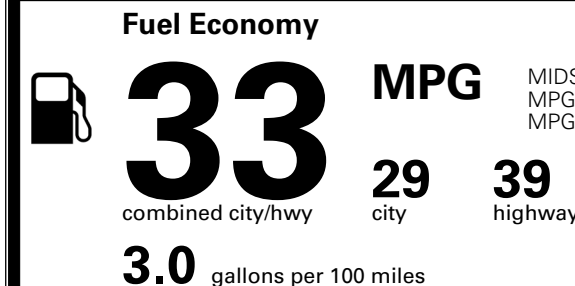

EPA DOT Fuel Economy and Environment

Gasoline Vehicle