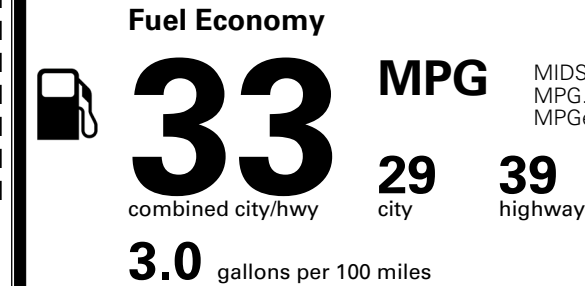

EXTERIOR

17" Alloy Wheels
LED Reflector Headlights w/Auto-On/Off & Amber LED DRLs
LED Tail Lights
Power Adjustable Heated Outside Mirrors
Compact Spare Tire

WARRANTY

10 Year/100,000 Mile Limited Powertrain Warranty
5 Year/60,000 Mile Limited Basic Warranty
5 Year/60,000 Mile Roadside Assistance

MANUFACTURER'S SUGGESTED RETAIL PRICE ▶

$ 25,490.00

COMPARE GT-LINE FEATURES

Added to/in place of standard EX features
- 18" Alloy Wheels
- Sport-Tuned Multi-Link Rear Suspension
- GT-Line Styling w/Gloss Black Exterior Accents
- Outside Mirror LED Turn Signal Indicators
- GT-Line Sport Steering Wheel w/Paddle Shifters
- Power Driver's Seat w/ Power Lumbar

Included
Included
Included
Included
Included
Included

ADDITIONAL INSTALLED EQUIPMENT: (In addition to or in place of standard features)

Snow White Pearl Paint
GT-Line Red Interior Color Package
GT-Line Sunroof Package
- Power Sunroof w/ Sunshade

$395.00
$295.00
$900.00

MSRP INCLUDING OPTIONS

$ 27,080.00

INLAND FREIGHT AND HANDLING

$ 1,245.00

TOTAL MANUFACTURER'S SUGGESTED RETAIL PRICE ▶

$ 28,325.00

EPA DOT Fuel Economy and Environment

Gasoline Vehicle