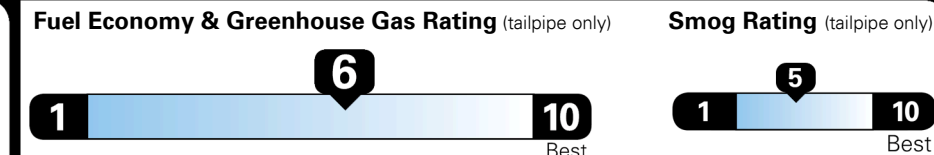

This vehicle emits 316 grams CO₂ per mile. The best emits 0 grams per mile (tailpipe only). Producing and distributing fuel also create emissions; learn more at fueleconomy.gov.

Actual results will vary for many reasons, including driving conditions and how you drive and maintain your vehicle. The average new vehicle gets 28 MPG and costs $8,000 to fuel over 5 years. Cost estimates are based on 15,000 miles per year at $ 2.95 per gallon. MPGe is miles per gasoline gallon equivalent. Vehicle emissions are a significant cause of climate change and smog.

fueleconomy.gov

Calculate personalized estimates and compare vehicles

GOVERNMENT 5-STAR SAFETY RATINGS

Overall Vehicle Score ★ ★ ★ ★ ★

Based on the combined rating of frontal, side and rollover. Should ONLY be compared to other vehicles of similar size and weight.

Frontal Driver ★ ★ ★ ★ ★

Crash Passenger ★ ★ ★ ★ ★

Based on the risk of injury in a frontal impact. Should ONLY be compared to other vehicles of similar size and weight.

Side Front seat ★ ★ ★ ★ ★

Crash Rear seat ★ ★ ★ ★ ★

Star ratings based on the risk of injury in a side impact.

Rollover ★ ★ ★ ★ ★

Star ratings based on the risk of rollover in a single-vehicle crash.

Star ratings range from 1 to 5 stars (★★★★★) with 5 being the highest.

Source: National Highway Traffic Safety Administration (NHTSA).

www.safercar.gov or 1-888-327-4236

Manufacturer's suggested retail price includes Manufacturer's recommended pre-delivery service. License and title fees, state and local taxes and other dealer installed options and accessories are not included in the manufacturer's suggested retail price.

PARTS CONTENT INFORMATION

FOR VEHICLES IN THIS CAR LINE U.S./CANADIAN PARTS CONTENT: 60 %

MAJOR SOURCES OF FOREIGN PARTS: KOREA: 30%

NOTE: PARTS CONTENT DOES NOT INCLUDE FINAL ASSEMBLY, DISTRIBUTION, OR OTHER NON-PARTS COSTS.

FOR THIS VEHICLE FINAL ASSEMBLY POINT: WEST POINT, GA, USA

COUNTRY OF ORIGIN

ENGINE (MOTOR): USA

TRANSMISSION: USA