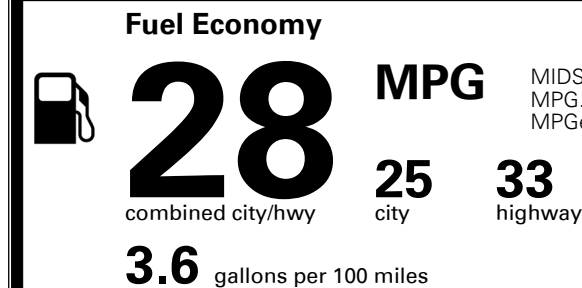

EPA DOT Fuel Economy and Environment

Gasoline Vehicle

MIDSIZE CARS range from 15 to 132 MPG. The best vehicle rates 132 MPGe.

You save $0
in fuel costs over 5 years compared to the average new vehicle.

Annual fuel cost $1,600