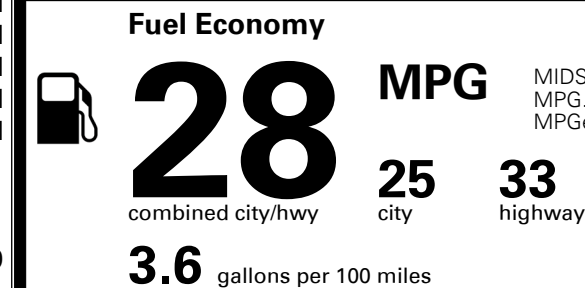

\$ 30,145.00

INLAND FREIGHT AND HANDLING

\$ 1,095.00

TOTAL MANUFACTURER'S SUGGESTED RETAIL PRICE ▶

\$ 31,240.00

TOTAL ADDITIONAL WEIGHT: 7.3

EPA DOT Fuel Economy and Environment

Gasoline Vehicle