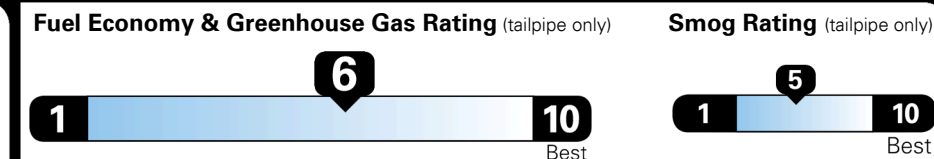

You save $0
in fuel costs over 5 years compared to the average new vehicle.

Annual fuel cost $1,600