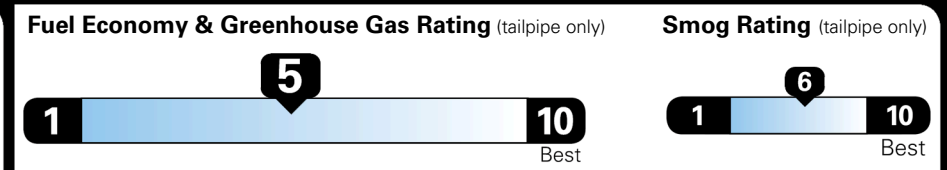

TOTAL ADDITIONAL WEIGHT: 6.6

EPA DOT Fuel Economy and Environment

Gasoline Vehicle

You spend **\$250** more in fuel costs over 5 years compared to the average new vehicle.

Annual fuel cost **\$1,750**

This vehicle emits 317 grams CO₂ per mile. The best emits 0 grams per mile (tailpipe only). Producing and distributing fuel also create emissions; learn more at fueleconomy.gov.