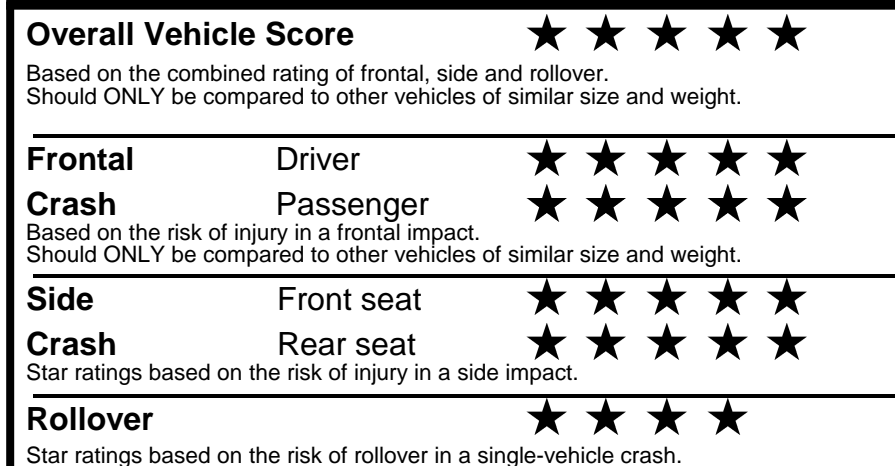

GOVERNMENT 5-STAR SAFETY RATINGS

PARTS CONTENT INFORMATION

FOR VEHICLES IN THIS CAR LINE U.S./CANADIAN PARTS CONTENT: 55 %

MAJOR SOURCES OF FOREIGN PARTS: KOREA: 30%

NOTE: PARTS CONTENT DOES NOT INCLUDE FINAL ASSEMBLY, DISTRIBUTION, OR OTHER NON-PARTS COSTS.

FOR THIS VEHICLE FINAL ASSEMBLY POINT: WEST POINT, GA, USA

COUNTRY OF ORIGIN ENGINE (MOTOR): USA

TRANSMISSION: USA

Star ratings range from 1 to 5 stars (★★★★★) with 5 being the highest. Source: National Highway Traffic Safety Administration (NHTSA). www.safercar.gov or 1-888-327-4236

Manufacturer's suggested retail price includes Manufacturer's recommended pre-delivery service. License and title fees, state and local taxes and other dealer installed options and accessories are not included in the manufacturer's suggested retail price.