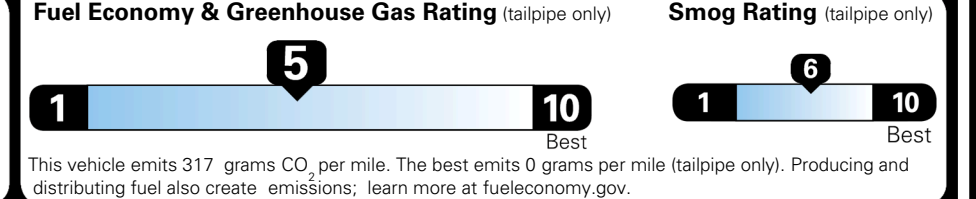

TOTAL ADDITIONAL WEIGHT: 4.4

EPA DOT Fuel Economy and Environment

Gasoline Vehicle

You spend \$250 more in fuel costs over 5 years compared to the average new vehicle.

Annual fuel cost \$1,750

Actual results will vary for many reasons, including driving conditions and how you drive and maintain your vehicle. The average new vehicle gets 29 MPG and costs \$8,500 to fuel over 5 years. Cost estimates are based on 15,000 miles per year at \$ 3.30 per gallon. MPGe is miles per gasoline gallon equivalent. Vehicle emissions are a significant cause of climate change and smog.