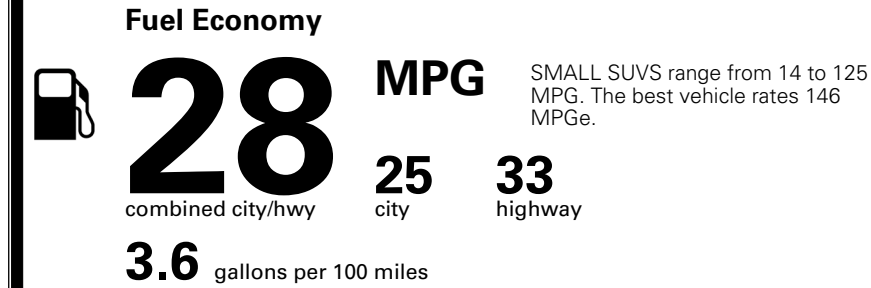

EPA DOT Fuel Economy and Environment

Gasoline Vehicle

You spend $250 more in fuel costs over 5 years compared to the average new vehicle.

Annual fuel cost $1,750