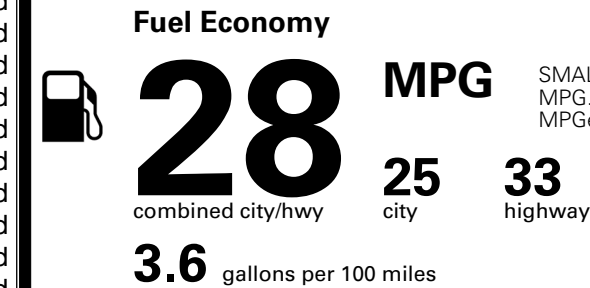

EPA DOT Fuel Economy and Environment

SMALL SUVs range from 14 to 125 MPG. The best vehicle rates 146 MPGe.

Gasoline Vehicle

You spend **$250** more in fuel costs over 5 years compared to the average new vehicle.

Annual fuel cost **$1,750**