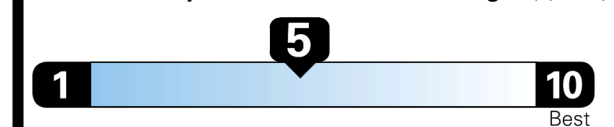

Fuel Economy & Greenhouse Gas Rating (tailpipe only)