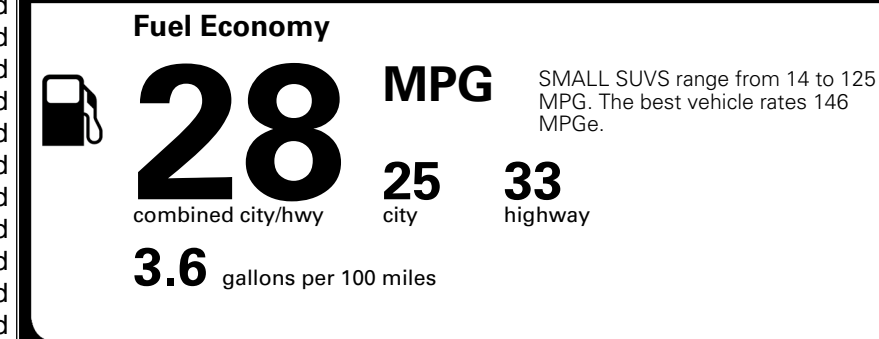

TOTAL ADDITIONAL WEIGHT: 15.1

EPA DOT Fuel Economy and Environment

Gasoline Vehicle

You spend \$250 more in fuel costs over 5 years compared to the average new vehicle.

Annual fuel cost \$1,750

Actual results will vary for many reasons, including driving conditions and how you drive and maintain your vehicle. The average new vehicle gets 29 MPG and costs \$8,500 to fuel over 5 years. Cost estimates are based on 15,000 miles per year at \$ 3.30 per gallon. MPGe is miles per gasoline gallon equivalent. Vehicle emissions are a significant cause of climate change and smog.