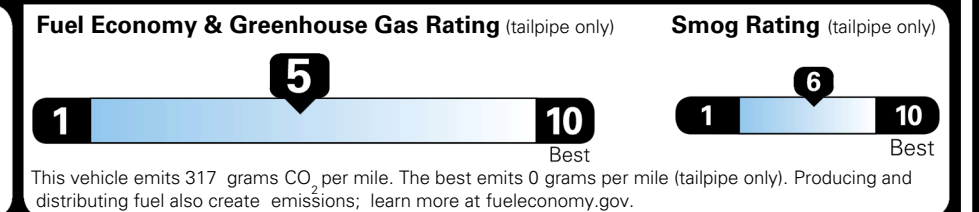

TOTAL ADDITIONAL WEIGHT: 15.1

EPA DOT Fuel Economy and Environment

Gasoline Vehicle

You spend \$250 more in fuel costs over 5 years compared to the average new vehicle.

Annual fuel cost \$1,750

Actual results will vary for many reasons, including driving conditions and how you drive and maintain your vehicle. The average new vehicle gets 29 MPG and costs \$8,500 to fuel over 5 years. Cost estimates are based on 15,000 miles per year at \$ 3.30 per gallon. MPGe is miles per gasoline gallon equivalent. Vehicle emissions are a significant cause of climate change and smog.