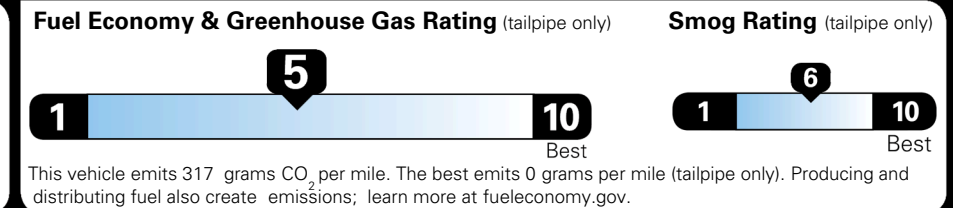

TOTAL ADDITIONAL WEIGHT: 6.6

EPA DOT Fuel Economy and Environment

Gasoline Vehicle

You spend \$250 more in fuel costs over 5 years compared to the average new vehicle.

Annual fuel cost \$1,750

Actual results will vary for many reasons, including driving conditions and how you drive and maintain your vehicle. The average new vehicle gets 29 MPG and costs \$8,500 to fuel over 5 years. Cost estimates are based on 15,000 miles per year at \$ 3.30 per gallon. MPGe is miles per gasoline gallon equivalent. Vehicle emissions are a significant cause of climate change and smog.