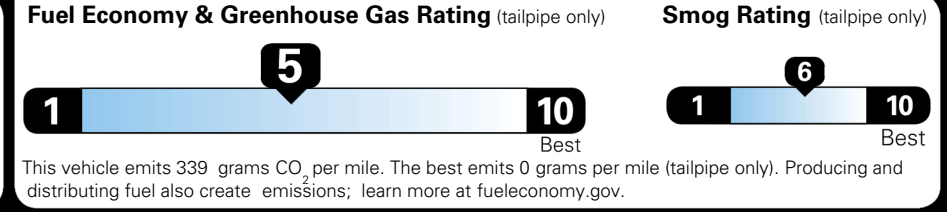

Actual results will vary for many reasons, including driving conditions and how you drive and maintain your vehicle. The average new vehicle gets 29 MPG and costs $8,500 to fuel over 5 years. Cost estimates are based on 15,000 miles per year at $ 3.30 per gallon. MPGe is miles per gasoline gallon equivalent. Vehicle emissions are a significant cause of climate change and smog.

fueleconomy.gov
Calculate personalized estimates and compare vehicles

Smartphone QR Code