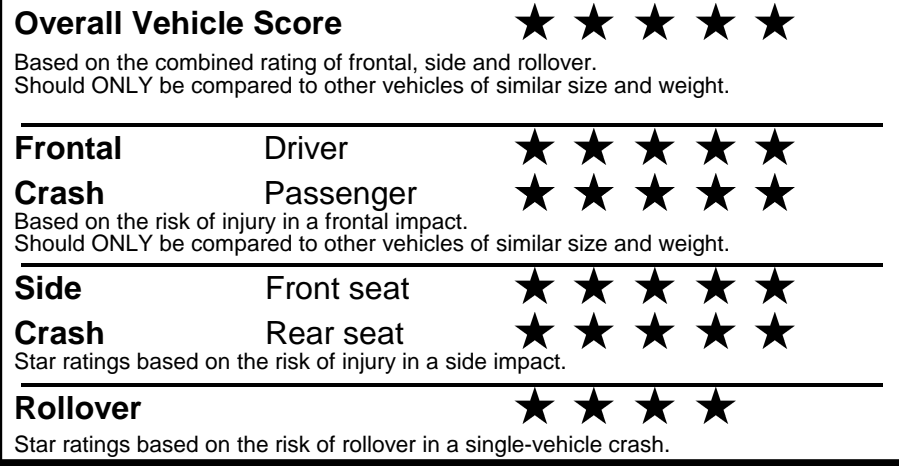

fueleconomy.gov
 Calculate personalized estimates and compare vehicles

Smartphone QR Code

GOVERNMENT 5-STAR SAFETY RATINGS

PARTS CONTENT INFORMATION

FOR VEHICLES IN THIS CAR LINE U.S./CANADIAN PARTS CONTENT: 55 %