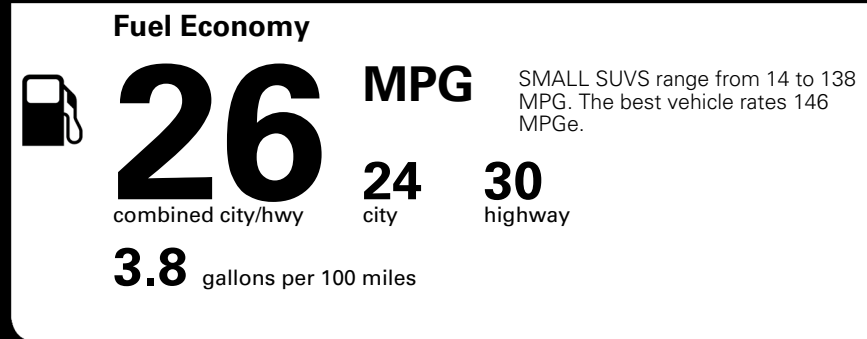

\$220.00

MSRP INCLUDING OPTIONS \$ 32,610.00

INLAND FREIGHT AND HANDLING \$ 1,495.00

TOTAL MANUFACTURER'S SUGGESTED RETAIL PRICE ▶ \$ 34,105.00

TOTAL ADDITIONAL WEIGHT: 4.4

*Additional terms and conditions apply.
 **Kia Connect may be currently unavailable for some Model Year 2022 and newer vehicles sold or purchased in Massachusetts; please see owners.kia.com for more information.
 NOTE: When you purchase this vehicle, Kia America, Inc. collects personal information you provide to the dealership. For information on our collection and use of personal information and your rights, please see our Privacy Policy on www.kia.com.

EPA DOT Fuel Economy and Environment

Gasoline Vehicle

You spend \$1,000 more in fuel costs over 5 years compared to the average new vehicle.

Annual fuel cost \$1,900

Actual results will vary for many reasons, including driving conditions and how you drive and maintain your vehicle. The average new vehicle gets 29 MPG and costs \$8,500 to fuel over 5 years. Cost estimates are based on 15,000 miles per year at \$ 3.30 per gallon. MPGe is miles per gasoline gallon equivalent. Vehicle emissions are a significant cause of climate change and smog.