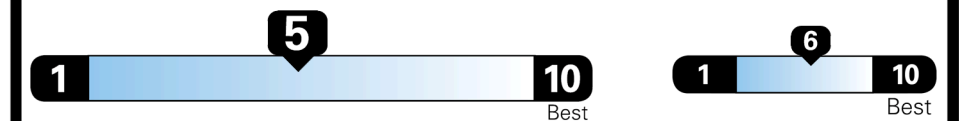

EPA DOT Fuel Economy and Environment

Gasoline Vehicle

Fuel Economy

26 MPG
combined city/hwy

24 MPG
city

30 MPG
highway

3.8 gallons per 100 miles

SMALL SUVs range from 14 to 125 MPG. The best vehicle rates 146 MPGe.

You spend $1,000 more in fuel costs over 5 years compared to the average new vehicle.

Annual fuel cost $1,900

Fuel Economy & Greenhouse Gas Rating (tailpipe only) **Smog Rating** (tailpipe only)

This vehicle emits 339 grams CO₂ per mile. The best emits 0 grams per mile (tailpipe only). Producing and distributing fuel also create emissions; learn more at fueleconomy.gov.

Actual results will vary for many reasons, including driving conditions and how you drive and maintain your vehicle. The average new vehicle gets 29 MPG and costs $8,500 to fuel over 5 years. Cost estimates are based on 15,000 miles per year at $ 3.30 per gallon. MPGe is miles per gasoline gallon equivalent. Vehicle emissions are a significant cause of climate change and smog.

fueleconomy.gov

Calculate personalized estimates and compare vehicles