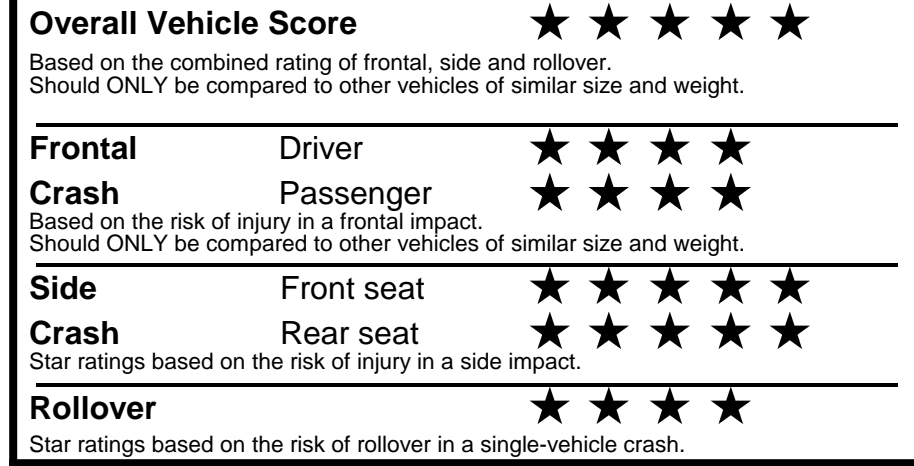

fueleconomy.gov

Calculate personalized estimates and compare vehicles

GOVERNMENT 5-STAR SAFETY RATINGS

Star ratings range from 1 to 5 stars (★★★★★) with 5 being the highest.
 Source: National Highway Traffic Safety Administration (NHTSA).
www.safercar.gov or 1-888-327-4236