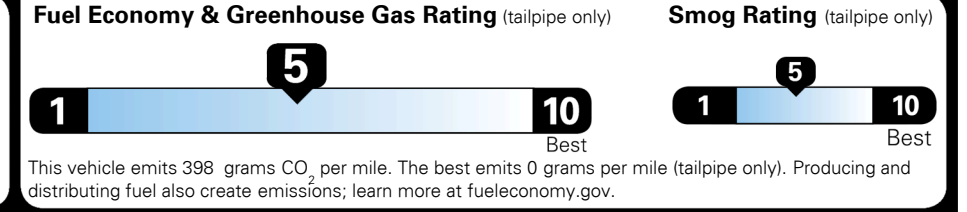

TOTAL ADDITIONAL WEIGHT: 12.0

EPA DOT Fuel Economy and Environment

Gasoline Vehicle

You spend \$2,500 more in fuel costs over 5 years compared to the average new vehicle.

Annual fuel cost \$2,400

Actual results will vary for many reasons, including driving conditions and how you drive and maintain your vehicle. The average new vehicle gets 28 MPG and costs \$9,500 to fuel over 5 years. Cost estimates are based on 15,000 miles per year at \$ 3.50 per gallon. MPGe is miles per gasoline gallon equivalent. Vehicle emissions are a significant cause of climate change and smog.