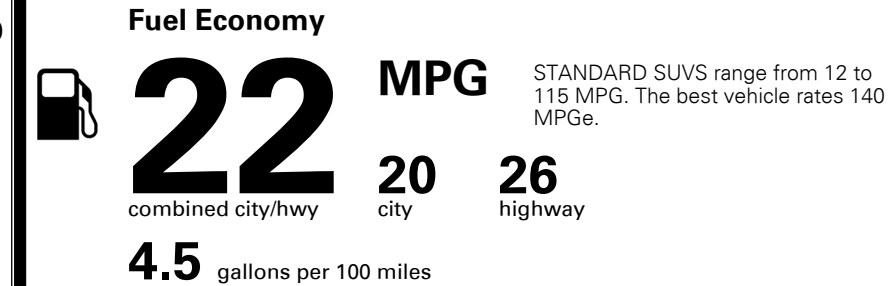

TOTAL ADDITIONAL WEIGHT: 12.0

EPA DOT Fuel Economy and Environment

Gasoline Vehicle

You spend \$2,500 more in fuel costs over 5 years compared to the average new vehicle.

Annual fuel cost \$2,400

Actual results will vary for many reasons, including driving conditions and how you drive and maintain your vehicle. The average new vehicle gets 28 MPG and costs \$9,500 to fuel over 5 years. Cost estimates are based on 15,000 miles per year at \$ 3.50 per gallon. MPGe is miles per gasoline gallon equivalent. Vehicle emissions are a significant cause of climate change and smog.