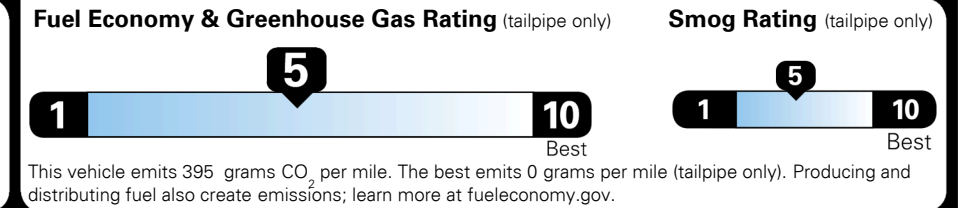

EPA DOT Fuel Economy and Environment

Gasoline Vehicle

Fuel Economy

23 MPG
combined city/hwy

20 MPG
city

26 MPG
highway

4.3 gallons per 100 miles

STANDARD SUVs range from 14 to 105 MPG. The best vehicle rates 142 MPGe.

You spend $1,250 more in fuel costs over 5 years compared to the average new vehicle.

Annual fuel cost $1,550