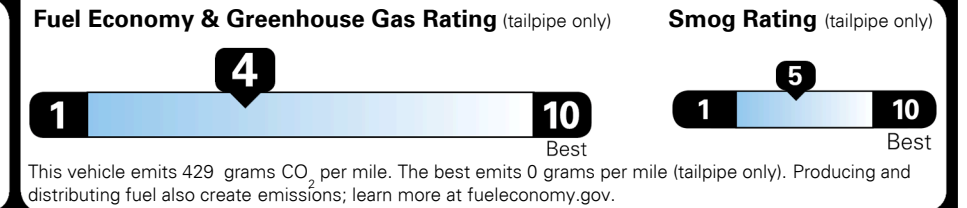

EPA DOT Fuel Economy and Environment

Gasoline Vehicle

You spend **\$2,000** more in fuel costs over 5 years compared to the average new vehicle.

Annual fuel cost **\$1,700**

Actual results will vary for many reasons, including driving conditions and how you drive and maintain your vehicle. The average new vehicle gets 27 MPG and costs \$6,500 to fuel over 5 years. Cost estimates are based on 15,000 miles per year at \$ 2.35 per gallon. MPGe is miles per gasoline gallon equivalent. Vehicle emissions are a significant cause of climate change and smog.