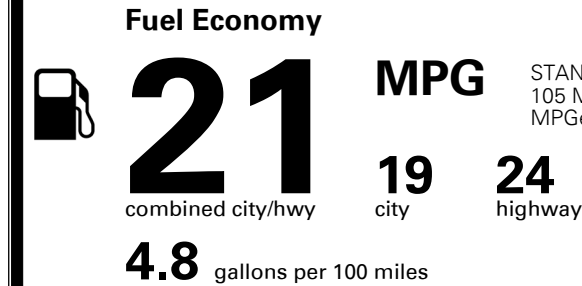

MSRP INCLUDING OPTIONS

\$ 44,380.00

INLAND FREIGHT AND HANDLING

\$ 1,225.00

TOTAL MANUFACTURER'S SUGGESTED RETAIL PRICE ▶

\$ 45,605.00

TOTAL ADDITIONAL WEIGHT: 59.3

*Additional terms and conditions apply.

EPA DOT Fuel Economy and Environment

Gasoline Vehicle

You spend **\$2,000** more in fuel costs over 5 years compared to the average new vehicle.

Annual fuel cost **\$1,700**

Actual results will vary for many reasons, including driving conditions and how you drive and maintain your vehicle. The average new vehicle gets 27 MPG and costs \$6,500 to fuel over 5 years. Cost estimates are based on 15,000 miles per year at \$ 2.35 per gallon. MPGe is miles per gasoline gallon equivalent. Vehicle emissions are a significant cause of climate change and smog.