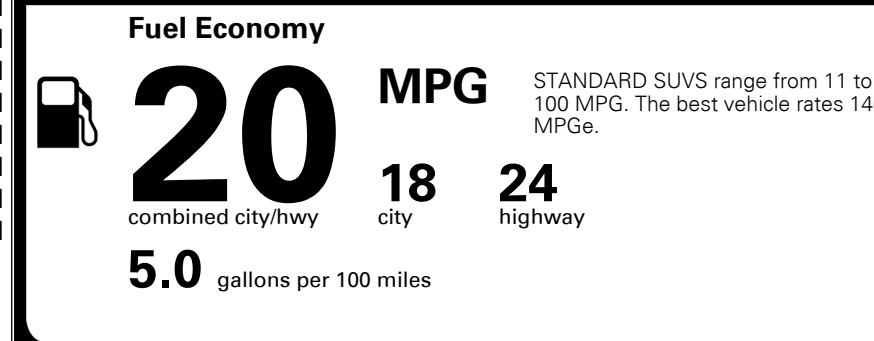

EPA DOT Fuel Economy and Environment

Gasoline Vehicle

You spend
\$3,750
 more in fuel costs
 over 5 years
 compared to the
 average new vehicle.

Annual fuel cost
\$2,700

Actual results will vary for many reasons, including driving conditions and how you drive and maintain your vehicle. The average new vehicle gets 28 MPG and costs \$9,750 to fuel over 5 years. Cost estimates are based on 15,000 miles per year at \$ 3.60 per gallon. MPGe is miles per gasoline gallon equivalent. Vehicle emissions are a significant cause of climate change and smog.