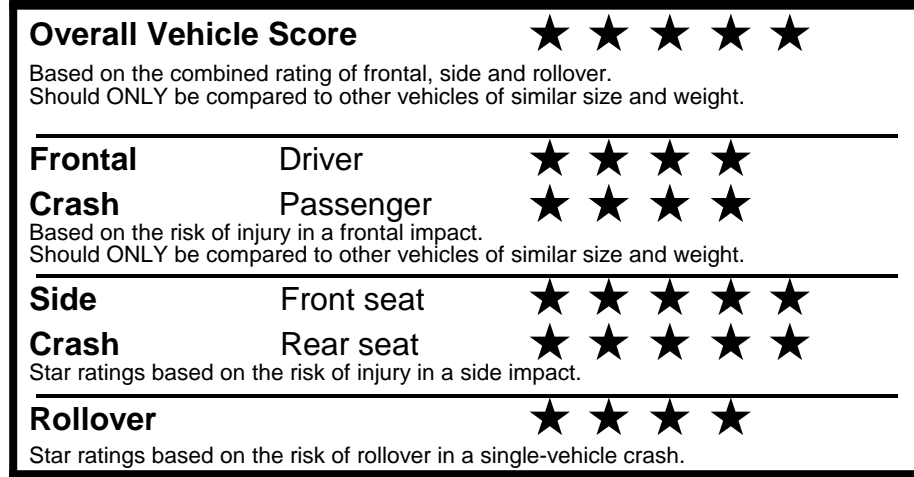

fueleconomy.gov
 Calculate personalized estimates and compare vehicles

Smartphone QR Code

GOVERNMENT 5-STAR SAFETY RATINGS

PARTS CONTENT INFORMATION

FOR VEHICLES IN THIS CAR LINE U.S./CANADIAN PARTS CONTENT: 60 %