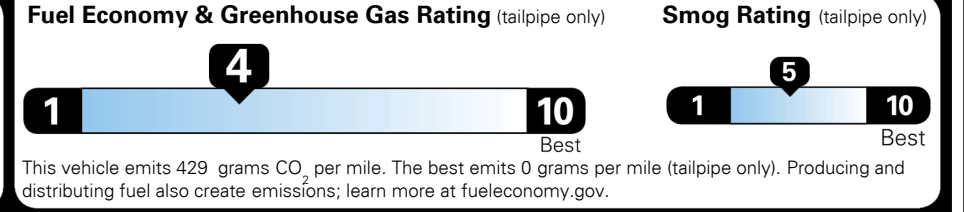

### EPA DOT Fuel Economy and Environment

Gasoline Vehicle

**You spend \$2,000 more in fuel costs over 5 years** compared to the average new vehicle.

**Annual fuel cost \$1,700**

Actual results will vary for many reasons, including driving conditions and how you drive and maintain your vehicle. The average new vehicle gets 27 MPG and costs \$6,500 to fuel over 5 years. Cost estimates are based on 15,000 miles per year at \$ 2.35 per gallon. MPGe is miles per gasoline gallon equivalent. Vehicle emissions are a significant cause of climate change and smog.