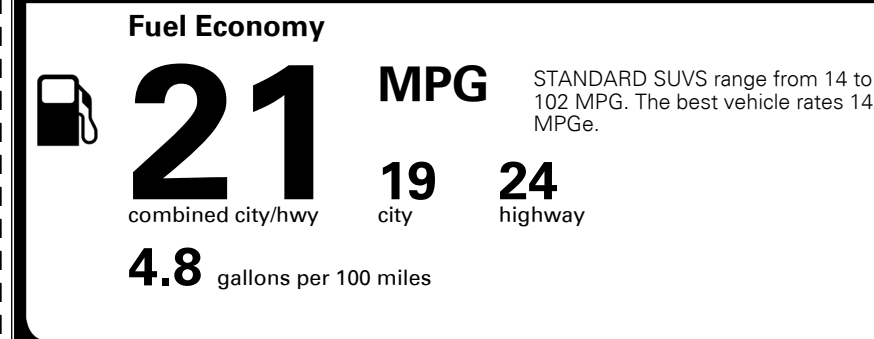

Included
Included
Included
Included
Included
Included
Included
Included
Included
Included
Included

ADDITIONAL INSTALLED EQUIPMENT:

(In addition to or in place of standard features)
Wolf Gray Paint $495.00
Nightfall Edition Package $1,395.00
- Exclusive 20" Black Finished Alloy Wheels
- Exclusive Front Grille in Black Finish
- Black Exterior Trim
SX Prestige Package $2,300.00
- Head Up Display & 110V Inverter
- Nappa Leather Seat Trim
- Premium Cloth Headliner & Sun Visors
- Heated & Ventilated 2nd Row Seats
- Rain-sensing Front Windshield Wipers
Towing Package $795.00
- Tow Hitch
- Self-Leveling Rear Suspension
Carpeted Floor Mats $210.00

MSRP INCLUDING OPTIONS

$ 49,785.00

INLAND FREIGHT AND HANDLING

$ 1,225.00

TOTAL MANUFACTURER'S SUGGESTED RETAIL PRICE ▶

$ 51,010.00

*Additional terms and conditions apply.

**Kia Connect may be currently unavailable for Model Year 2022 and newer vehicles sold or purchased in Massachusetts; please see owners.kia.com for updates on availability.

NOTE: When you purchase this vehicle, Kia America, Inc. collects personal information you provide to the dealership. For information on our collection and use of personal information and your rights, please see our Privacy Policy on www.kia.com.

TOTAL ADDITIONAL WEIGHT: 59.3

EPA DOT Fuel Economy and Environment

Gasoline Vehicle

You spend $2,000 more in fuel costs over 5 years compared to the average new vehicle.

Annual fuel cost $1,700