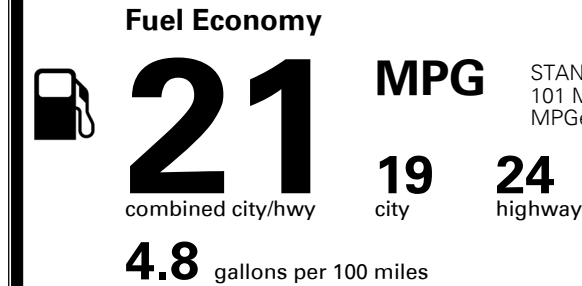

\$495.00
 \$1,295.00

\$2,300.00

\$795.00

\$210.00

\$450.00

\$690.00

\$ 50,325.00

\$ 1,170.00

\$ 51,495.00

EPA DOT Fuel Economy and Environment

Gasoline Vehicle

You spend **\$2,250** more in fuel costs over 5 years compared to the average new vehicle.

Annual fuel cost **\$1,950**

Actual results will vary for many reasons, including driving conditions and how you drive and maintain your vehicle. The average new vehicle gets 27 MPG and costs \$7,500 to fuel over 5 years. Cost estimates are based on 15,000 miles per year at \$ 2.70 per gallon. MPGe is miles per gasoline gallon equivalent. Vehicle emissions are a significant cause of climate change and smog.