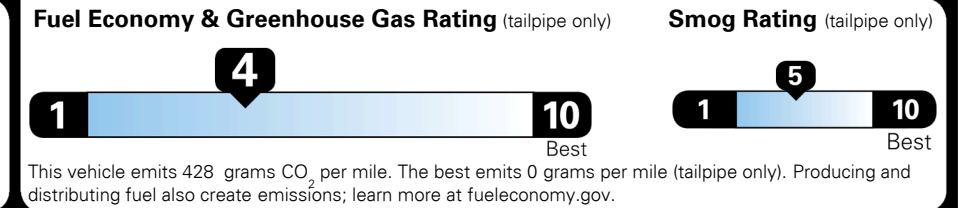

\$ 51,495.00

EPA DOT Fuel Economy and Environment

Gasoline Vehicle

You spend **\$2,250** more in fuel costs over 5 years compared to the average new vehicle.

Annual fuel cost **\$1,950**

Actual results will vary for many reasons, including driving conditions and how you drive and maintain your vehicle. The average new vehicle gets 27 MPG and costs \$7,500 to fuel over 5 years. Cost estimates are based on 15,000 miles per year at \$ 2.70 per gallon. MPGe is miles per gasoline gallon equivalent. Vehicle emissions are a significant cause of climate change and smog.