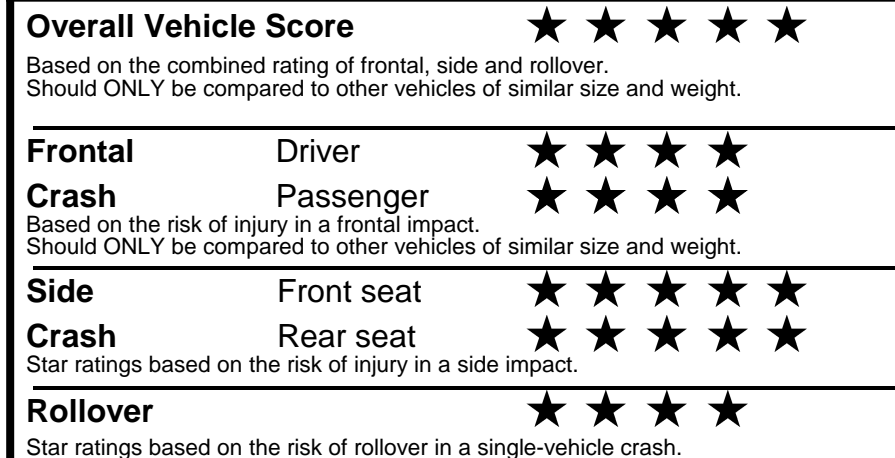

## GOVERNMENT 5-STAR SAFETY RATINGS

Star ratings range from 1 to 5 stars (★★★★★) with 5 being the highest. Source: National Highway Traffic Safety Administration (NHTSA). www.safercar.gov or 1-888-327-4236