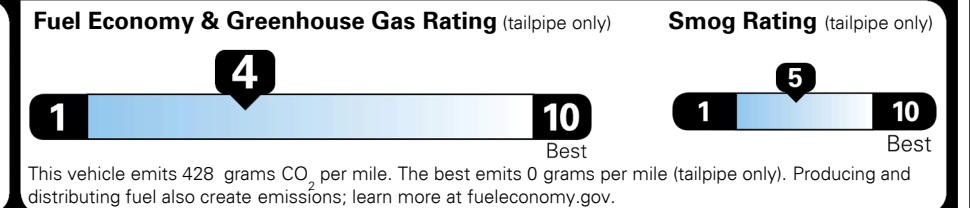

## EPA DOT Fuel Economy and Environment

Gasoline Vehicle

**You spend \$2,250 more in fuel costs over 5 years** compared to the average new vehicle.

**Annual fuel cost \$1,950**

Actual results will vary for many reasons, including driving conditions and how you drive and maintain your vehicle. The average new vehicle gets 27 MPG and costs \$7,500 to fuel over 5 years. Cost estimates are based on 15,000 miles per year at \$ 2.70 per gallon. MPGe is miles per gasoline gallon equivalent. Vehicle emissions are a significant cause of climate change and smog.