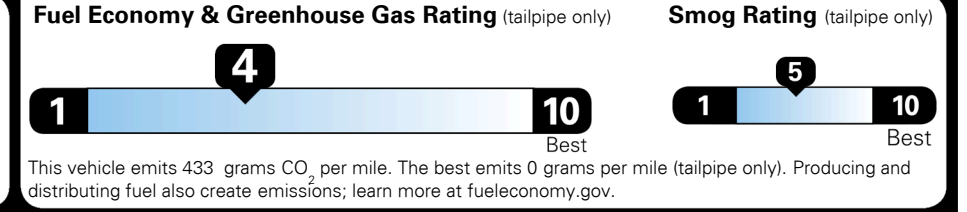

\$495.00
 \$600.00
 \$225.00

MSRP INCLUDING OPTIONS

\$ 41,110.00

INLAND FREIGHT AND HANDLING

\$ 1,365.00

TOTAL MANUFACTURER'S SUGGESTED RETAIL PRICE ▶

\$ 42,475.00

TOTAL ADDITIONAL WEIGHT: 12.0

EPA DOT Fuel Economy and Environment

Gasoline Vehicle

You spend
\$2,500
 more in fuel costs
 over 5 years
 compared to the
 average new vehicle.

Annual fuel cost
\$2,100

Actual results will vary for many reasons, including driving conditions and how you drive and maintain your vehicle. The average new vehicle gets 28 MPG and costs \$8,000 to fuel over 5 years. Cost estimates are based on 15,000 miles per year at \$ 2.95 per gallon. MPGe is miles per gasoline gallon equivalent. Vehicle emissions are a significant cause of climate change and smog.