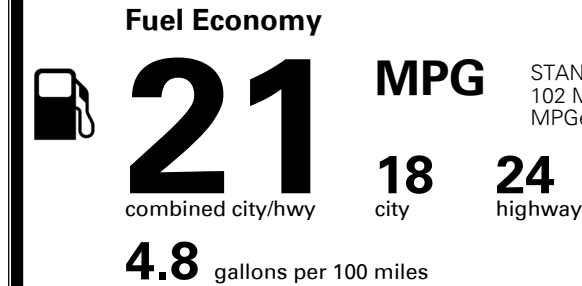

\$495.00
 \$600.00
 \$225.00

MSRP INCLUDING OPTIONS

\$ 41,110.00

INLAND FREIGHT AND HANDLING

\$ 1,365.00

TOTAL MANUFACTURER'S SUGGESTED RETAIL PRICE ▶

\$ 42,475.00

TOTAL ADDITIONAL WEIGHT: 12.0

EPA DOT Fuel Economy and Environment

Gasoline Vehicle

You spend
\$2,500
 more in fuel costs
 over 5 years
 compared to the
 average new vehicle.

Annual fuel cost
\$2,100

Actual results will vary for many reasons, including driving conditions and how you drive and maintain your vehicle. The average new vehicle gets 28 MPG and costs \$8,000 to fuel over 5 years. Cost estimates are based on 15,000 miles per year at \$ 2.95 per gallon. MPGe is miles per gasoline gallon equivalent. Vehicle emissions are a significant cause of climate change and smog.