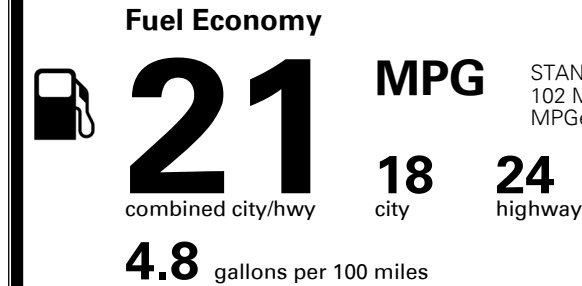

TOTAL ADDITIONAL WEIGHT:

EPA DOT Fuel Economy and Environment

Gasoline Vehicle

STANDARD SUVs range from 14 to 102 MPG. The best vehicle rates 132 MPGe.

You spend \$2,500 more in fuel costs over 5 years compared to the average new vehicle.