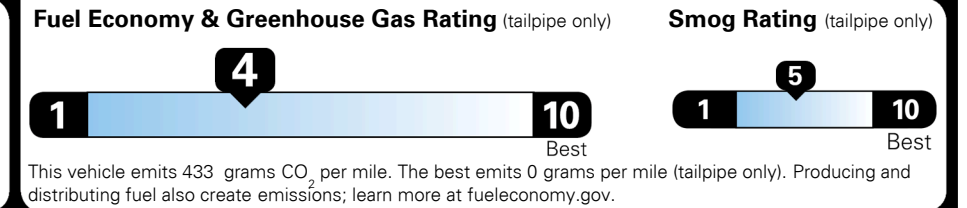

Actual results will vary for many reasons, including driving conditions and how you drive and maintain your vehicle. The average new vehicle gets 28 MPG and costs $8,000 to fuel over 5 years. Cost estimates are based on 15,000 miles per year at $ 2.95 per gallon. MPGe is miles per gasoline gallon equivalent. Vehicle emissions are a significant cause of climate change and smog.

fueleconomy.gov

Calculate personalized estimates and compare vehicles

GOVERNMENT 5-STAR SAFETY RATINGS

Overall Vehicle Score ★ ★ ★ ★ ★

Based on the combined rating of frontal, side and rollover. Should ONLY be compared to other vehicles of similar size and weight.

Frontal Crash Driver ★ ★ ★ ★
Passenger ★ ★ ★ ★

Based on the risk of injury in a frontal impact. Should ONLY be compared to other vehicles of similar size and weight.

Side Crash Front seat ★ ★ ★ ★ ★
Rear seat ★ ★ ★ ★ ★

Star ratings based on the risk of injury in a side impact.

Rollover ★ ★ ★ ★

Star ratings based on the risk of rollover in a single-vehicle crash.

Star ratings range from 1 to 5 stars (★★★★★) with 5 being the highest.

Source: National Highway Traffic Safety Administration (NHTSA).

www.safercar.gov or 1-888-327-4236

Manufacturer's suggested retail price includes Manufacturer's recommended pre-delivery service. License and title fees, state and local taxes and other dealer installed options and accessories are not included in the manufacturer's suggested retail price.

PARTS CONTENT INFORMATION

FOR VEHICLES IN THIS CAR LINE U.S./CANADIAN PARTS CONTENT: 60 %

MAJOR SOURCES OF FOREIGN PARTS: KOREA: 35%

NOTE: PARTS CONTENT DOES NOT INCLUDE FINAL ASSEMBLY, DISTRIBUTION, OR OTHER NON-PARTS COSTS.

FOR THIS VEHICLE FINAL ASSEMBLY POINT: WEST POINT, GA, USA

COUNTRY OF ORIGIN

ENGINE (MOTOR): KOREA

TRANSMISSION: USA