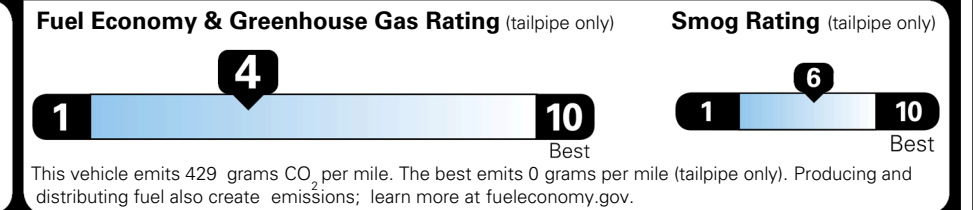

Actual results will vary for many reasons, including driving conditions and how you drive and maintain your vehicle. The average new vehicle gets 29 MPG and costs $8,000 to fuel over 5 years. Cost estimates are based on 15,000 miles per year at $ 3.10 per gallon. MPGe is miles per gasoline gallon equivalent. Vehicle emissions are a significant cause of climate change and smog.

fueleconomy.gov

Calculate personalized estimates and compare vehicles

GOVERNMENT 5-STAR SAFETY RATINGS

Overall Vehicle Score	Not Rated	
Based on the combined rating of frontal, side and rollover. Should ONLY be compared to other vehicles of similar size and weight.		
Frontal Crash	Driver	Not Rated
Based on the risk of injury in a frontal impact. Should ONLY be compared to other vehicles of similar size and weight.	Passenger	Not Rated
Side Crash	Front seat	Not Rated
Star ratings based on the risk of injury in a side impact.	Rear seat	Not Rated
Rollover	Not Rated	
Star ratings based on the risk of rollover in a single-vehicle crash.		

Star ratings range from 1 to 5 stars (★★★★★) with 5 being the highest. Source: National Highway Traffic Safety Administration (NHTSA). www.safercar.gov or 1-888-327-4236

Manufacturer's suggested retail price includes Manufacturer's recommended pre-delivery service. License and title fees, state and local taxes and other dealer installed options and accessories are not included in the manufacturer's suggested retail price.

PARTS CONTENT INFORMATION

FOR VEHICLES IN THIS CAR LINE U.S./CANADIAN PARTS CONTENT: 50 %

MAJOR SOURCES OF FOREIGN PARTS: KOREA: 35%

NOTE: PARTS CONTENT DOES NOT INCLUDE FINAL ASSEMBLY, DISTRIBUTION, OR OTHER NON-PARTS COSTS.

FOR THIS VEHICLE FINAL ASSEMBLY POINT: WEST POINT, GA, USA

COUNTRY OF ORIGIN ENGINE (MOTOR): KOREA
TRANSMISSION: USA