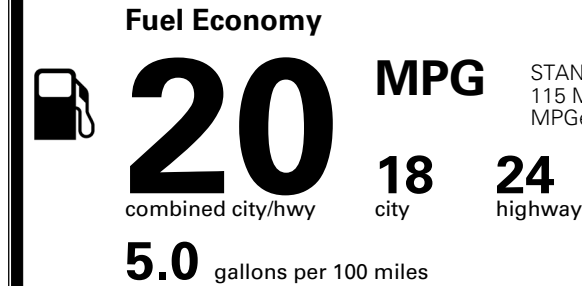

\$495.00
 \$625.00
 \$250.00

MSRP INCLUDING OPTIONS

\$ 48,660.00

INLAND FREIGHT AND HANDLING

\$ 1,545.00

TOTAL MANUFACTURER'S SUGGESTED RETAIL PRICE ▶

\$ 50,205.00

TOTAL ADDITIONAL WEIGHT: 7.2

EPA DOT Fuel Economy and Environment

Gasoline Vehicle

STANDARD SUVs range from 12 to 115 MPG. The best vehicle rates 146 MPGe.

You spend
\$4,000
 more in fuel costs
 over 5 years
 compared to the
 average new vehicle.