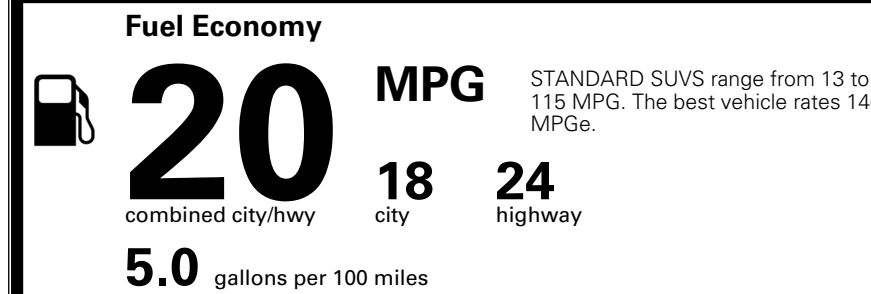

MANUFACTURER'S SUGGESTED RETAIL PRICE ▶

$ 51,790.00

COMPARE X-LINE SX AWD FEATURES

Added to/in place of standard SX features

- All-Wheel Drive w/ Terrain Mode
- 21" Gloss Black Alloy Wheels
- LED Projector Fog Lights
- X-Line Exterior and Interior Styling
- Liftgate Lamp
- Black Exterior Emblems
- Heated Steering Wheel

Included
Included
Included
Included
Included
Included
Included

ADDITIONAL INSTALLED EQUIPMENT:

(In addition to or in place of standard features)

- Glacial White Pearl Paint
- Towing Package
- Tow Hitch
- Carpeted Floor Mats

$495.00
$625.00
$250.00

MSRP INCLUDING OPTIONS

$ 53,160.00

INLAND FREIGHT AND HANDLING

$ 1,545.00

TOTAL MANUFACTURER'S SUGGESTED RETAIL PRICE ▶

$ 54,705.00

TOTAL ADDITIONAL WEIGHT: 7.2

*Additional terms and conditions apply.
**Kia Connect may be currently unavailable for some Model Year 2022 and newer vehicles sold or purchased in Massachusetts; please see owners.kia.com for more information.
NOTE: When you purchase this vehicle, Kia America, Inc. collects personal information you provide to the dealership. For information on our collection and use of personal information and your rights, please see our Privacy Policy on www.kia.com.

EPA DOT Fuel Economy and Environment

Gasoline Vehicle

You spend
$3,500
more in fuel costs
over 5 years
compared to the
average new vehicle.

Annual fuel cost
$2,300