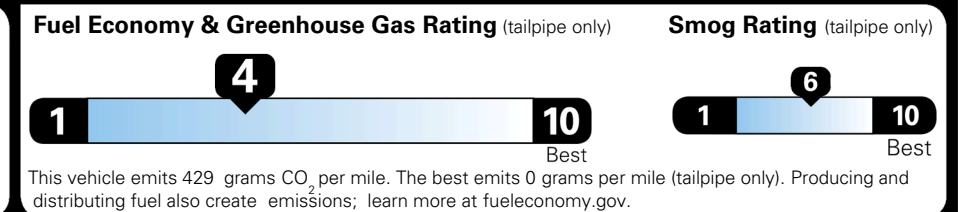

EPA DOT Fuel Economy and Environment

Gasoline Vehicle

You spend
\$3,500
 more in fuel costs
 over 5 years
 compared to the
 average new vehicle.

Annual fuel cost
\$2,300

Actual results will vary for many reasons, including driving conditions and how you drive and maintain your vehicle. The average new vehicle gets 29 MPG and costs \$8,000 to fuel over 5 years. Cost estimates are based on 15,000 miles per year at \$ 3.10 per gallon. MPGe is miles per gasoline gallon equivalent. Vehicle emissions are a significant cause of climate change and smog.