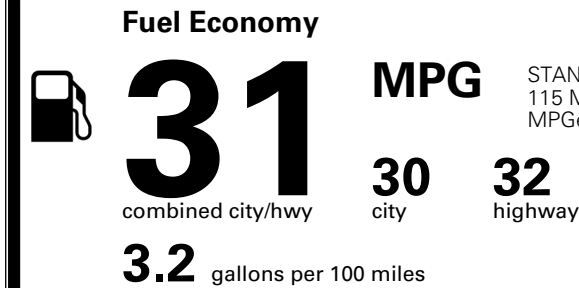

\$ 55,860.00

\$ 1,545.00

\$ 57,405.00

EPA DOT Fuel Economy and Environment

Gasoline Vehicle

You save \$500
 in fuel costs over 5 years compared to the average new vehicle.

Annual fuel cost **\$1,500**

Actual results will vary for many reasons, including driving conditions and how you drive and maintain your vehicle. The average new vehicle gets 29 MPG and costs \$8,000 to fuel over 5 years. Cost estimates are based on 15,000 miles per year at \$ 3.10 per gallon. MPGe is miles per gasoline gallon equivalent. Vehicle emissions are a significant cause of climate change and smog.