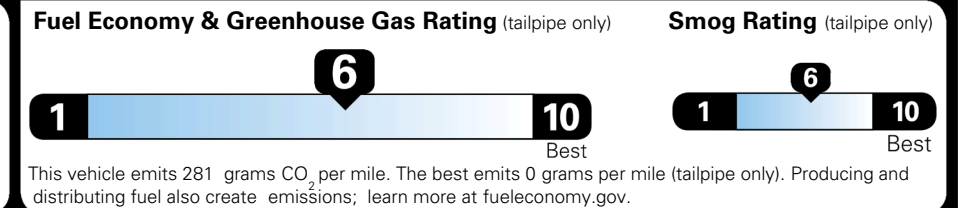

\$ 55,860.00

\$ 1,545.00

\$ 57,405.00

EPA DOT Fuel Economy and Environment

Gasoline Vehicle

You save \$500
 in fuel costs over 5 years compared to the average new vehicle.

Annual fuel cost **\$1,500**

Actual results will vary for many reasons, including driving conditions and how you drive and maintain your vehicle. The average new vehicle gets 29 MPG and costs \$8,000 to fuel over 5 years. Cost estimates are based on 15,000 miles per year at \$ 3.10 per gallon. MPGe is miles per gasoline gallon equivalent. Vehicle emissions are a significant cause of climate change and smog.