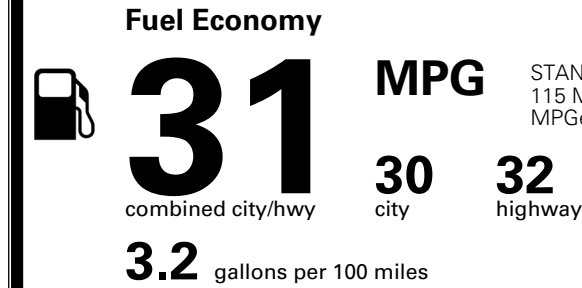

\$495.00
 \$295.00
 \$625.00
 \$250.00

MSRP INCLUDING OPTIONS

\$ 56,155.00

INLAND FREIGHT AND HANDLING

\$ 1,545.00

TOTAL MANUFACTURER'S SUGGESTED RETAIL PRICE ▶

\$ 57,700.00

TOTAL ADDITIONAL WEIGHT: 7.3

EPA DOT Fuel Economy and Environment

Gasoline Vehicle

STANDARD SUVs range from 13 to 115 MPG. The best vehicle rates 146 MPGe.

You save \$500
 in fuel costs over 5 years compared to the average new vehicle.