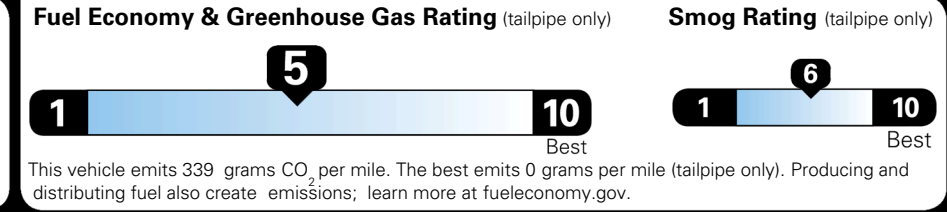

EPA DOT Fuel Economy and Environment

Gasoline Vehicle

You spend \$1,000 more in fuel costs over 5 years
 compared to the average new vehicle.

Annual fuel cost \$1,900

Actual results will vary for many reasons, including driving conditions and how you drive and maintain your vehicle. The average new vehicle gets 29 MPG and costs \$8,500 to fuel over 5 years. Cost estimates are based on 15,000 miles per year at \$ 3.30 per gallon. MPGe is miles per gasoline gallon equivalent. Vehicle emissions are a significant cause of climate change and smog.