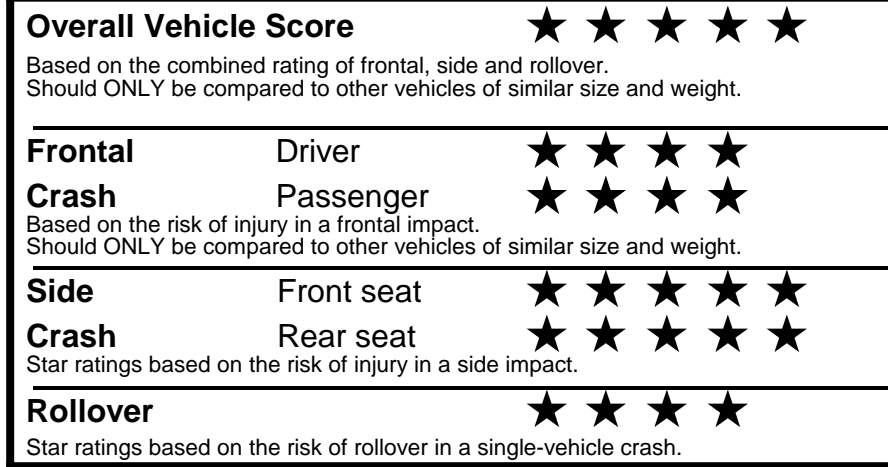

fueleconomy.gov

Calculate personalized estimates and compare vehicles

GOVERNMENT 5-STAR SAFETY RATINGS

Star ratings range from 1 to 5 stars (★★★★★) with 5 being the highest.
 Source: National Highway Traffic Safety Administration (NHTSA).
www.safercar.gov or 1-888-327-4236