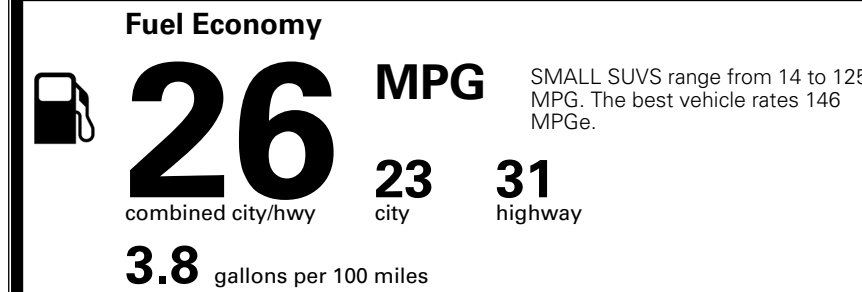

INLAND FREIGHT AND HANDLING \$ 1,495.00

TOTAL MANUFACTURER'S SUGGESTED RETAIL PRICE ▶ \$ 34,150.00

TOTAL ADDITIONAL WEIGHT: 10.1

*Additional terms and conditions apply.
 **Kia Connect may be currently unavailable for some Model Year 2022 and newer vehicles sold or purchased in Massachusetts; please see owners.kia.com for more information.
 NOTE: When you purchase this vehicle, Kia America, Inc. collects personal information you provide to the dealership. For information on our collection and use of personal information and your rights, please see our Privacy Policy on www.kia.com.

EPA DOT Fuel Economy and Environment

Gasoline Vehicle

You spend \$1,000 more in fuel costs over 5 years
 compared to the average new vehicle.

Annual fuel cost \$1,900

Actual results will vary for many reasons, including driving conditions and how you drive and maintain your vehicle. The average new vehicle gets 29 MPG and costs \$8,500 to fuel over 5 years. Cost estimates are based on 15,000 miles per year at \$ 3.30 per gallon. MPGe is miles per gasoline gallon equivalent. Vehicle emissions are a significant cause of climate change and smog.