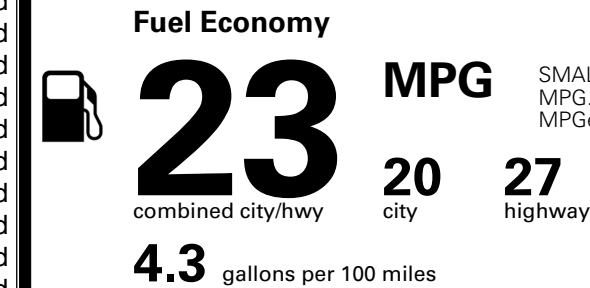

TOTAL ADDITIONAL WEIGHT: 10.1

EPA DOT Fuel Economy and Environment

Gasoline Vehicle

SMALL SUVs range from 14 to 138 MPG. The best vehicle rates 146 MPGe.

You spend
\$2,250
 more in fuel costs
 over 5 years
 compared to the
 average new vehicle.