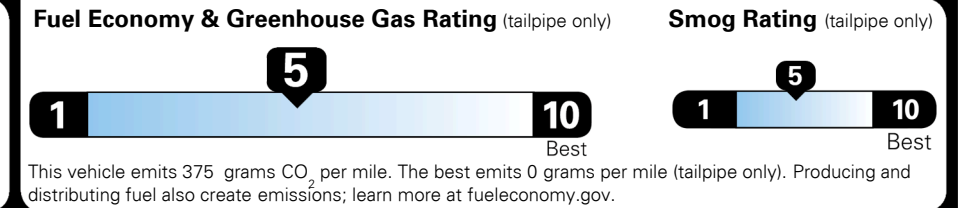

\$ 40,000.00

INLAND FREIGHT AND HANDLING

\$ 1,175.00

TOTAL MANUFACTURER'S SUGGESTED RETAIL PRICE ▶

\$ 41,175.00

TOTAL ADDITIONAL WEIGHT: 6.6

EPA DOT Fuel Economy and Environment

Gasoline Vehicle

SMALL SUVs range from 16 to 120 MPG. The best vehicle rates 141 MPGe.

You spend \$1,000 more in fuel costs over 5 years compared to the average new vehicle.

Annual fuel cost \$1,700

Actual results will vary for many reasons, including driving conditions and how you drive and maintain your vehicle. The average new vehicle gets 27 MPG and costs \$7,500 to fuel over 5 years. Cost estimates are based on 15,000 miles per year at \$ 2.70 per gallon. MPGe is miles per gasoline gallon equivalent. Vehicle emissions are a significant cause of climate change and smog.