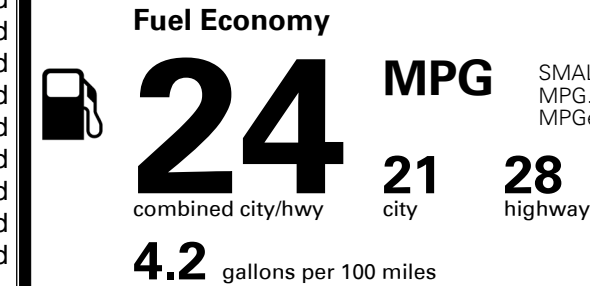

\$ 40,000.00

INLAND FREIGHT AND HANDLING

\$ 1,175.00

TOTAL MANUFACTURER'S SUGGESTED RETAIL PRICE ▶

\$ 41,175.00

TOTAL ADDITIONAL WEIGHT: 6.6

EPA DOT Fuel Economy and Environment

Gasoline Vehicle

SMALL SUVs range from 16 to 120 MPG. The best vehicle rates 141 MPGe.

You spend \$1,000 more in fuel costs over 5 years compared to the average new vehicle.

Annual fuel cost \$1,700

Actual results will vary for many reasons, including driving conditions and how you drive and maintain your vehicle. The average new vehicle gets 27 MPG and costs \$7,500 to fuel over 5 years. Cost estimates are based on 15,000 miles per year at \$ 2.70 per gallon. MPGe is miles per gasoline gallon equivalent. Vehicle emissions are a significant cause of climate change and smog.