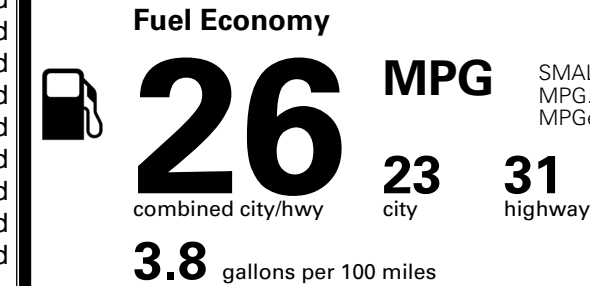

TOTAL ADDITIONAL WEIGHT: 6.6

*Additional terms and conditions apply.

**Kia Connect may be currently unavailable for some Model Year 2022 and newer vehicles sold or purchased in Massachusetts; please see owners.kia.com for more information.

EPA DOT Fuel Economy and Environment

Gasoline Vehicle

SMALL SUVs range from 14 to 138 MPG. The best vehicle rates 146 MPGe.

You spend \$1,000 more in fuel costs over 5 years compared to the average new vehicle.