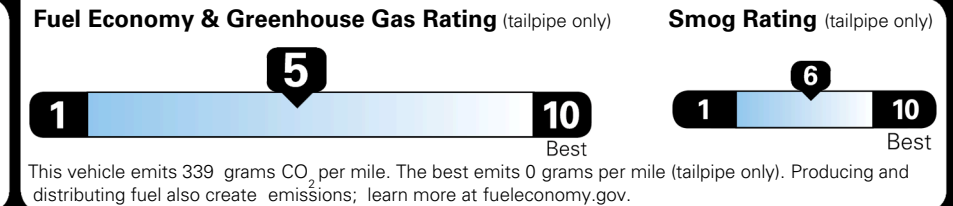

Actual results will vary for many reasons, including driving conditions and how you drive and maintain your vehicle. The average new vehicle gets 29 MPG and costs $8,500 to fuel over 5 years. Cost estimates are based on 15,000 miles per year at $ 3.30 per gallon. MPGe is miles per gasoline gallon equivalent. Vehicle emissions are a significant cause of climate change and smog.

fueleconomy.gov

Calculate personalized estimates and compare vehicles

GOVERNMENT 5-STAR SAFETY RATINGS

Overall Vehicle Score ★ ★ ★ ★ ★

Based on the combined rating of frontal, side and rollover. Should ONLY be compared to other vehicles of similar size and weight.

Frontal	Driver	★ ★ ★ ★ ★
Crash	Passenger	★ ★ ★ ★ ★

Based on the risk of injury in a frontal impact. Should ONLY be compared to other vehicles of similar size and weight.

Side	Front seat	★ ★ ★ ★ ★
Crash	Rear seat	★ ★ ★ ★ ★

Star ratings based on the risk of injury in a side impact.

Rollover ★ ★ ★ ★ ★

Star ratings based on the risk of rollover in a single-vehicle crash.

Star ratings range from 1 to 5 stars (★★★★★) with 5 being the highest.

Source: National Highway Traffic Safety Administration (NHTSA).

www.safercar.gov or 1-888-327-4236

Manufacturer's suggested retail price includes Manufacturer's recommended pre-delivery service. License and title fees, state and local taxes and other dealer installed options and accessories are not included in the manufacturer's suggested retail price.

PARTS CONTENT INFORMATION

FOR VEHICLES IN THIS CAR LINE U.S./CANADIAN PARTS CONTENT: 55 %

MAJOR SOURCES OF FOREIGN PARTS: KOREA: 30%

NOTE: PARTS CONTENT DOES NOT INCLUDE FINAL ASSEMBLY, DISTRIBUTION, OR OTHER NON-PARTS COSTS.

FOR THIS VEHICLE FINAL ASSEMBLY POINT: WEST POINT, GA, USA

COUNTRY OF ORIGIN

ENGINE (MOTOR): USA

TRANSMISSION: USA