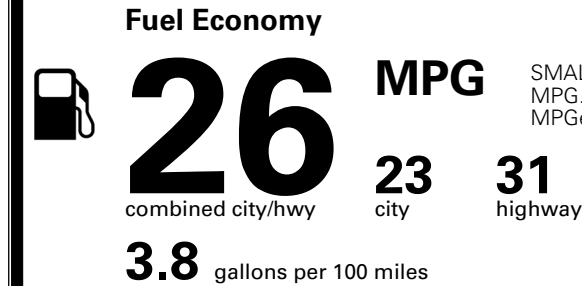

Included
 Included
 Included
 Included
 Included
 Included
 Included
 Included

\$1,300.00

\$265.00

MSRP INCLUDING OPTIONS

\$ 36,855.00

INLAND FREIGHT AND HANDLING

\$ 1,495.00

TOTAL MANUFACTURER'S SUGGESTED RETAIL PRICE ▶

\$ 38,350.00

TOTAL ADDITIONAL WEIGHT: 10.1

EPA DOT Fuel Economy and Environment

Gasoline Vehicle

SMALL SUVs range from 14 to 138 MPG. The best vehicle rates 146 MPGe.

You spend \$1,000 more in fuel costs over 5 years compared to the average new vehicle.