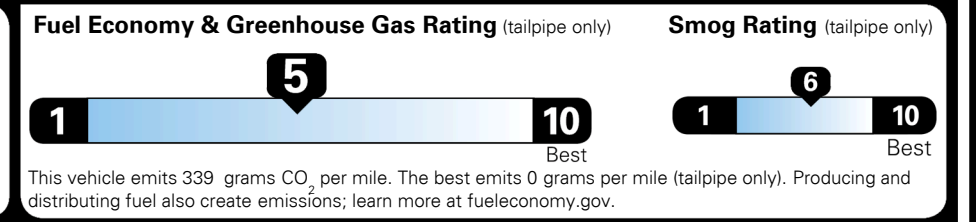

TOTAL ADDITIONAL WEIGHT: 8.0

EPA DOT Fuel Economy and Environment

Gasoline Vehicle

You spend \$500 more in fuel costs over 5 years compared to the average new vehicle.

Annual fuel cost \$2,000

Actual results will vary for many reasons, including driving conditions and how you drive and maintain your vehicle. The average new vehicle gets 28 MPG and costs \$9,500 to fuel over 5 years. Cost estimates are based on 15,000 miles per year at \$ 3.50 per gallon. MPGe is miles per gasoline gallon equivalent. Vehicle emissions are a significant cause of climate change and smog.