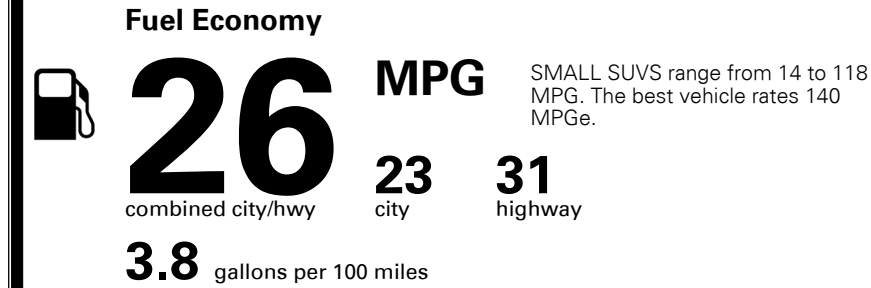

Included
Included
Included
Included
Included
Included
Included
Included
Included
Included
Included

ADDITIONAL INSTALLED EQUIPMENT: (In addition to or in place of standard features)

Wolf Gray Paint
Panoramic Sunroof Package
- Panoramic Sunroof w/ Power Sunshade
- LED Interior Lighting
Carpeted Floor Mats
Auto-Dimming Mirror w/ HomeLink™

$495.00
$1,300.00

$225.00
$350.00

MSRP INCLUDING OPTIONS

$ 36,960.00

INLAND FREIGHT AND HANDLING

$ 1,375.00

TOTAL MANUFACTURER'S SUGGESTED RETAIL PRICE ▶

$ 38,335.00

*Additional terms and conditions apply.

**Kia Connect may be currently unavailable for some Model Year 2022 and newer vehicles sold or purchased in Massachusetts; please see owners.kia.com for more information.

NOTE: When you purchase this vehicle, Kia America, Inc. collects personal information you provide to the dealership. For information on our collection and use of personal information and your rights, please see our Privacy Policy on www.kia.com.

TOTAL ADDITIONAL WEIGHT: 8.0

EPA DOT Fuel Economy and Environment

Gasoline Vehicle

You spend $500 more in fuel costs over 5 years compared to the average new vehicle.

Annual fuel cost $2,000