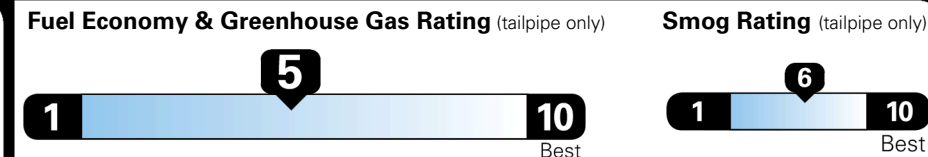

### EPA DOT Fuel Economy and Environment

Gasoline Vehicle

You spend  
**\$750**  
 more in fuel costs  
 over 5 years  
 compared to the  
 average new vehicle.

Annual fuel cost  
**\$1,850**

This vehicle emits 329 grams CO<sub>2</sub> per mile. The best emits 0 grams per mile (tailpipe only). Producing and distributing fuel also create emissions; learn more at fueleconomy.gov.