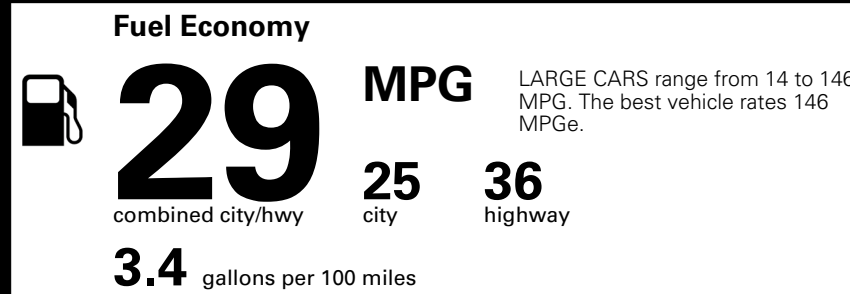

\$495.00
 \$295.00
 \$2,200.00

\$200.00

\$ 31,680.00

\$ 1,245.00

\$ 32,925.00

EPA DOT Fuel Economy and Environment

Gasoline Vehicle

You save \$0
 in fuel costs over 5 years compared to the average new vehicle.