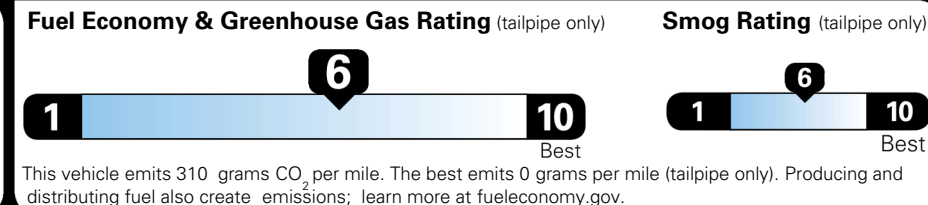

Actual results will vary for many reasons, including driving conditions and how you drive and maintain your vehicle. The average new vehicle gets 29 MPG and costs $8,500 to fuel over 5 years. Cost estimates are based on 15,000 miles per year at $ 3.30 per gallon. MPGe is miles per gasoline gallon equivalent. Vehicle emissions are a significant cause of climate change and smog.

fueleconomy.gov

Calculate personalized estimates and compare vehicles

GOVERNMENT 5-STAR SAFETY RATINGS

Overall Vehicle Score ★ ★ ★ ★ ★

Based on the combined rating of frontal, side and rollover. Should ONLY be compared to other vehicles of similar size and weight.

Frontal Driver ★ ★ ★ ★ ★

Crash Passenger ★ ★ ★ ★ ★

Based on the risk of injury in a frontal impact. Should ONLY be compared to other vehicles of similar size and weight.

Side Front seat ★ ★ ★ ★ ★

Crash Rear seat ★ ★ ★ ★ ★

Star ratings based on the risk of injury in a side impact.

Rollover ★ ★ ★ ★ ★

Star ratings based on the risk of rollover in a single-vehicle crash.

Star ratings range from 1 to 5 stars (★★★★★) with 5 being the highest.

Source: National Highway Traffic Safety Administration (NHTSA).

www.safercar.gov or 1-888-327-4236

Manufacturer's suggested retail price includes Manufacturer's recommended pre-delivery service. License and title fees, state and local taxes and other dealer installed options and accessories are not included in the manufacturer's suggested retail price.

PARTS CONTENT INFORMATION

FOR VEHICLES IN THIS CAR LINE U.S./CANADIAN PARTS CONTENT: 0 %

MAJOR SOURCES OF FOREIGN PARTS: KOREA: 90%

NOTE: PARTS CONTENT DOES NOT INCLUDE FINAL ASSEMBLY, DISTRIBUTION, OR OTHER NON-PARTS COSTS.

FOR THIS VEHICLE FINAL ASSEMBLY POINT: HWASUNG, KOREA

COUNTRY OF ORIGIN

ENGINE (MOTOR): KOREA

TRANSMISSION: KOREA