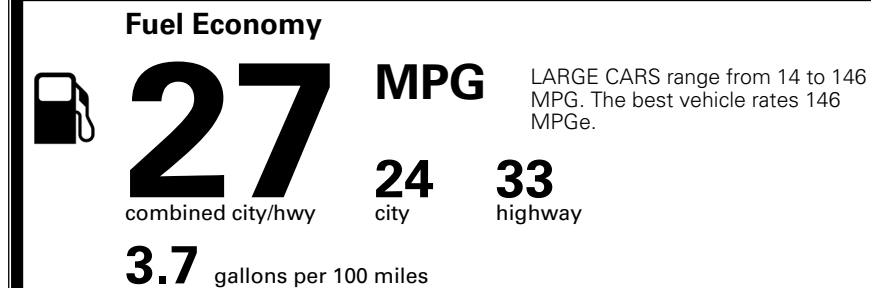

EXTERIOR

GT-Line Exterior Styling
18" Gloss Black Finished Alloy Wheels
LED Reflector Headlights w/Auto-On/Off & Amber LED DRLs
LED Fog Lights & LED Rear Combination Lights
Power Adj. Heated Outside Mirrors w/LED Turn Signals

WARRANTY

10 Year/100,000 Mile Limited Powertrain Warranty
5 Year/60,000 Mile Limited Basic Warranty
5 Year/60,000 Mile Roadside Assistance

MANUFACTURER'S SUGGESTED RETAIL PRICE ▶

$ 30,090.00

COMPARE GT-LINE AWD FEATURES

Added to/in place of standard GT-Line FWD features
- All-Wheel Drive
- Heated Steering Wheel

ADDITIONAL INSTALLED EQUIPMENT:

(In addition to or in place of standard features)
Wolf Gray Paint
Carpeted Floor Mats

Included
Included
Included

$495.00
$200.00

MSRP INCLUDING OPTIONS

$ 30,785.00

INLAND FREIGHT AND HANDLING

$ 1,245.00

TOTAL MANUFACTURER'S SUGGESTED RETAIL PRICE ▶

$ 32,030.00

TOTAL ADDITIONAL WEIGHT: 7.3

*Additional terms and conditions apply.

**Kia Connect may be currently unavailable for some Model Year 2022 and newer vehicles sold or purchased in Massachusetts; please see owners.kia.com for more information.

NOTE: When you purchase this vehicle, Kia America, Inc. collects personal information you provide to the dealership. For information on our collection and use of personal information and your rights, please see our Privacy Policy on www.kia.com.

EPA DOT Fuel Economy and Environment

Gasoline Vehicle

You spend $750 more in fuel costs over 5 years compared to the average new vehicle.

Annual fuel cost $1,850