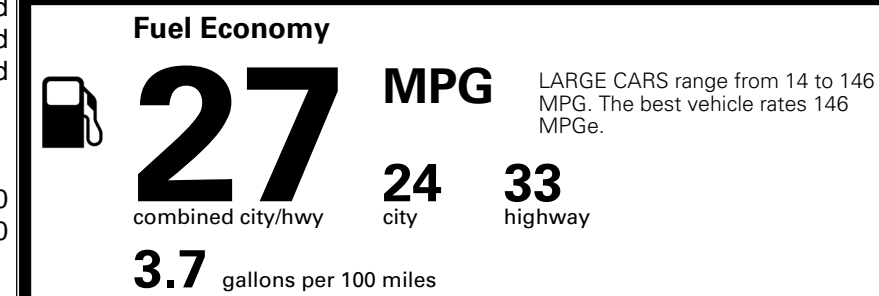

TOTAL MANUFACTURER'S SUGGESTED RETAIL PRICE ▶

\$ 34,230.00

TOTAL ADDITIONAL WEIGHT: 7.3

EPA DOT Fuel Economy and Environment

Gasoline Vehicle

You spend
\$750
 more in fuel costs
 over 5 years
 compared to the
 average new vehicle.