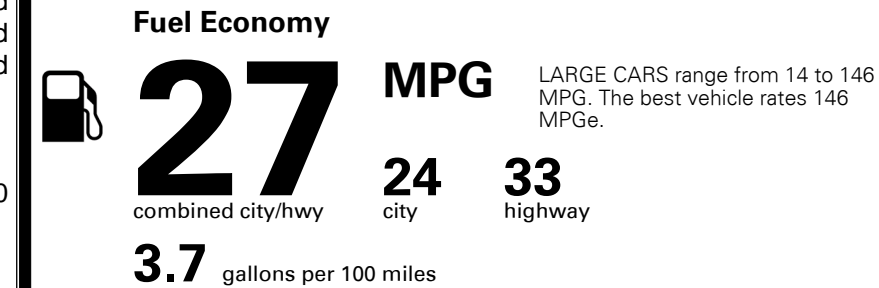

TOTAL MANUFACTURER'S SUGGESTED RETAIL PRICE ▶

\$ 33,585.00

TOTAL ADDITIONAL WEIGHT: 7.3

EPA DOT Fuel Economy and Environment

Gasoline Vehicle

You spend \$750 more in fuel costs over 5 years compared to the average new vehicle.

Annual fuel cost \$1,850

Fuel Economy & Greenhouse Gas Rating (tailpipe only) Smog Rating (tailpipe only)

This vehicle emits 329 grams CO₂ per mile. The best emits 0 grams per mile (tailpipe only). Producing and distributing fuel also create emissions; learn more at fueleconomy.gov.