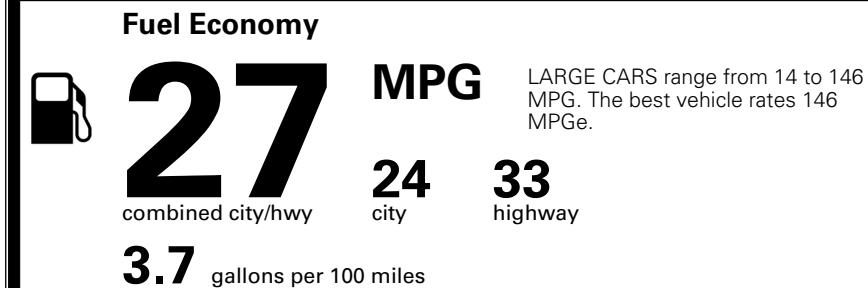

EXTERIOR

GT-Line Exterior Styling
18" Gloss Black Finished Alloy Wheels
LED Reflector Headlights w/Auto-On/Off & Amber LED DRLs
LED Fog Lights & LED Rear Combination Lights
Power Adj. Heated Outside Mirrors w/LED Turn Signals

WARRANTY

10 Year/100,000 Mile Limited Powertrain Warranty
5 Year/60,000 Mile Limited Basic Warranty
5 Year/60,000 Mile Roadside Assistance

MANUFACTURER'S SUGGESTED RETAIL PRICE ▶

$ 30,090.00

COMPARE GT-LINE AWD FEATURES

Added to/in place of standard GT-Line FWD features
- All-Wheel Drive
- Heated Steering Wheel

ADDITIONAL INSTALLED EQUIPMENT:

(In addition to or in place of standard features)
Snow White Pearl Paint
Carpeted Floor Mats

Included
Included
Included

$495.00
$200.00

MSRP INCLUDING OPTIONS

$ 30,785.00

INLAND FREIGHT AND HANDLING

$ 1,245.00

TOTAL MANUFACTURER'S SUGGESTED RETAIL PRICE ▶

$ 32,030.00

TOTAL ADDITIONAL WEIGHT: 7.3

*Additional terms and conditions apply.

**Kia Connect may be currently unavailable for some Model Year 2022 and newer vehicles sold or purchased in Massachusetts; please see owners.kia.com for more information.

NOTE: When you purchase this vehicle, Kia America, Inc. collects personal information you provide to the dealership. For information on our collection and use of personal information and your rights, please see our Privacy Policy on www.kia.com.

EPA DOT Fuel Economy and Environment

Gasoline Vehicle

You spend **$750** more in fuel costs over 5 years compared to the average new vehicle.

Annual fuel cost **$1,850**