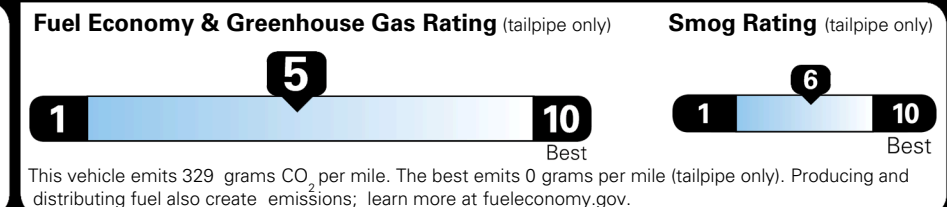

EPA DOT Fuel Economy and Environment

Gasoline Vehicle

You spend **\$750** more in fuel costs over 5 years compared to the average new vehicle.

Annual fuel cost **\$1,850**

Actual results will vary for many reasons, including driving conditions and how you drive and maintain your vehicle. The average new vehicle gets 29 MPG and costs \$8,500 to fuel over 5 years. Cost estimates are based on 15,000 miles per year at \$ 3.30 per gallon. MPGe is miles per gasoline gallon equivalent. Vehicle emissions are a significant cause of climate change and smog.