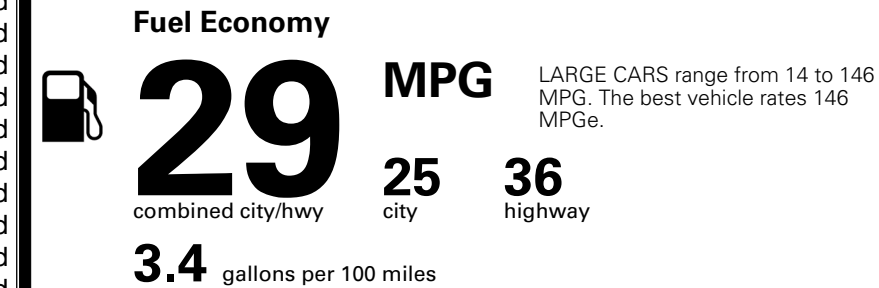

\$495.00
 \$295.00
 \$2,200.00

\$200.00

\$ 31,680.00

\$ 1,245.00

\$ 32,925.00

TOTAL ADDITIONAL WEIGHT: 7.3

EPA DOT Fuel Economy and Environment

Gasoline Vehicle

You save \$0
 in fuel costs over 5 years compared to the average new vehicle.

Annual fuel cost \$1,700

Fuel Economy & Greenhouse Gas Rating (tailpipe only) Smog Rating (tailpipe only)

This vehicle emits 310 grams CO₂ per mile. The best emits 0 grams per mile (tailpipe only). Producing and distributing fuel also create emissions; learn more at fueleconomy.gov.