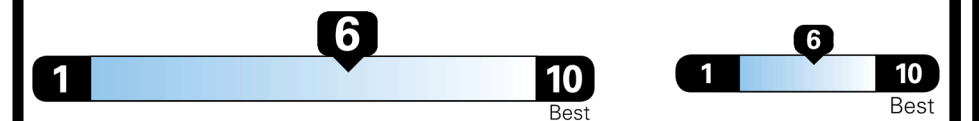

Fuel Economy & Greenhouse Gas Rating (tailpipe only) Smog Rating (tailpipe only)

This vehicle emits 310 grams CO₂ per mile. The best emits 0 grams per mile (tailpipe only). Producing and distributing fuel also create emissions; learn more at fueleconomy.gov.

Actual results will vary for many reasons, including driving conditions and how you drive and maintain your vehicle. The average new vehicle gets 29 MPG and costs $8,500 to fuel over 5 years. Cost estimates are based on 15,000 miles per year at $ 3.30 per gallon. MPGe is miles per gasoline gallon equivalent. Vehicle emissions are a significant cause of climate change and smog.

fueleconomy.gov

Calculate personalized estimates and compare vehicles