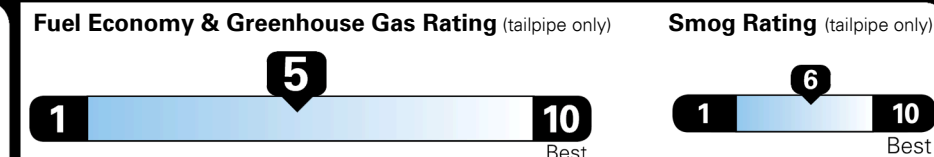

This vehicle emits 329 grams CO₂ per mile. The best emits 0 grams per mile (tailpipe only). Producing and distributing fuel also create emissions; learn more at fueleconomy.gov.

Actual results will vary for many reasons, including driving conditions and how you drive and maintain your vehicle. The average new vehicle gets 28 MPG and costs $9,500 to fuel over 5 years. Cost estimates are based on 15,000 miles per year at $ 3.50 per gallon. MPGe is miles per gasoline gallon equivalent. Vehicle emissions are a significant cause of climate change and smog.

fueleconomy.gov

Calculate personalized estimates and compare vehicles

GOVERNMENT 5-STAR SAFETY RATINGS

Overall Vehicle Score ★ ★ ★ ★ ★

Based on the combined rating of frontal, side and rollover.
Should ONLY be compared to other vehicles of similar size and weight.

Frontal Driver ★ ★ ★ ★ ★

Crash Passenger ★ ★ ★ ★ ★

Based on the risk of injury in a frontal impact.
Should ONLY be compared to other vehicles of similar size and weight.

Side Front seat ★ ★ ★ ★ ★

Crash Rear seat ★ ★ ★ ★ ★

Star ratings based on the risk of injury in a side impact.

Rollover ★ ★ ★ ★ ★

Star ratings based on the risk of rollover in a single-vehicle crash.

Star ratings range from 1 to 5 stars (★★★★★) with 5 being the highest.

Source: National Highway Traffic Safety Administration (NHTSA).

www.safercar.gov or 1-888-327-4236

Manufacturer's suggested retail price includes Manufacturer's recommended pre-delivery service. License and title fees, state and local taxes and other dealer installed options and accessories are not included in the manufacturer's suggested retail price.

PARTS CONTENT INFORMATION

FOR VEHICLES IN THIS CAR LINE U.S./CANADIAN PARTS CONTENT: 0 %

MAJOR SOURCES OF FOREIGN PARTS: KOREA: 95%

NOTE: PARTS CONTENT DOES NOT INCLUDE FINAL ASSEMBLY, DISTRIBUTION, OR OTHER NON-PARTS COSTS.

FOR THIS VEHICLE FINAL ASSEMBLY POINT: HWASUNG, KOREA

COUNTRY OF ORIGIN

ENGINE (MOTOR): KOREA

TRANSMISSION: KOREA