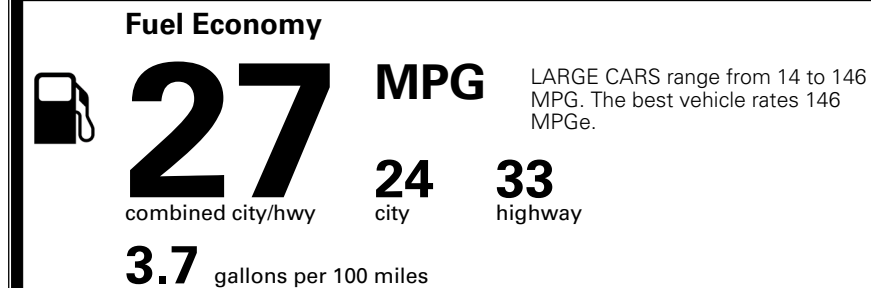

TOTAL MANUFACTURER'S SUGGESTED RETAIL PRICE ▶

\$ 34,430.00

TOTAL ADDITIONAL WEIGHT: 7.3

EPA DOT Fuel Economy and Environment

Gasoline Vehicle

You spend \$750 more in fuel costs over 5 years compared to the average new vehicle.