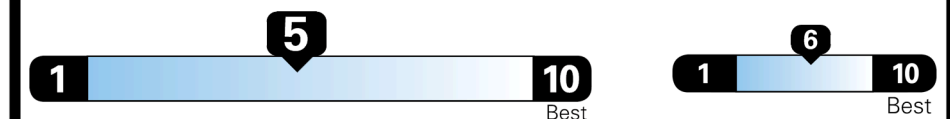

Fuel Economy & Greenhouse Gas Rating (tailpipe only) Smog Rating (tailpipe only)

This vehicle emits 329 grams CO₂ per mile. The best emits 0 grams per mile (tailpipe only). Producing and distributing fuel also create emissions; learn more at fueleconomy.gov.

Actual results will vary for many reasons, including driving conditions and how you drive and maintain your vehicle. The average new vehicle gets 29 MPG and costs $8,500 to fuel over 5 years. Cost estimates are based on 15,000 miles per year at $ 3.30 per gallon. MPGe is miles per gasoline gallon equivalent. Vehicle emissions are a significant cause of climate change and smog.

fueleconomy.gov

Calculate personalized estimates and compare vehicles

GOVERNMENT 5-STAR SAFETY RATINGS

PARTS CONTENT INFORMATION

Overall Vehicle Score ★ ★ ★ ★ ★

Based on the combined rating of frontal, side and rollover. Should ONLY be compared to other vehicles of similar size and weight.

Frontal Driver ★ ★ ★ ★ ★

Crash Passenger ★ ★ ★ ★ ★

Based on the risk of injury in a frontal impact. Should ONLY be compared to other vehicles of similar size and weight.

Side Front seat ★ ★ ★ ★ ★

Crash Rear seat ★ ★ ★ ★ ★

Star ratings based on the risk of injury in a side impact.

Rollover ★ ★ ★ ★ ★

Star ratings based on the risk of rollover in a single-vehicle crash.

Star ratings range from 1 to 5 stars (★★★★★) with 5 being the highest.

Source: National Highway Traffic Safety Administration (NHTSA).

www.safercar.gov or 1-888-327-4236

Manufacturer's suggested retail price includes Manufacturer's recommended pre-delivery service. License and title fees, state and local taxes and other dealer installed options and accessories are not included in the manufacturer's suggested retail price.

FOR VEHICLES IN THIS CAR LINE U.S./CANADIAN PARTS CONTENT: 0 %

MAJOR SOURCES OF FOREIGN PARTS: KOREA: 90%

NOTE: PARTS CONTENT DOES NOT INCLUDE FINAL ASSEMBLY, DISTRIBUTION, OR OTHER NON-PARTS COSTS.

FOR THIS VEHICLE FINAL ASSEMBLY POINT: HWASUNG, KOREA

COUNTRY OF ORIGIN

ENGINE (MOTOR): KOREA

TRANSMISSION: KOREA

*Additional terms and conditions apply.

**Kia Connect may be currently unavailable for some Model Year 2022 and newer vehicles sold or purchased in Massachusetts; please see owners.kia.com for more information.

NOTE: When you purchase this vehicle, Kia America, Inc. collects personal information you provide to the dealership. For information on our collection and use of personal information and your rights, please see our Privacy Policy on www.kia.com.