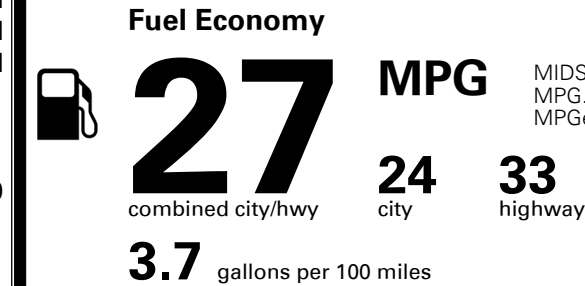

TOTAL MANUFACTURER'S SUGGESTED RETAIL PRICE ▶

\$ 33,150.00

TOTAL ADDITIONAL WEIGHT: 8.1

EPA DOT Fuel Economy and Environment

Gasoline Vehicle

MIDSIZE CARS range from 15 to 140 MPG. The best vehicle rates 140 MPGe.