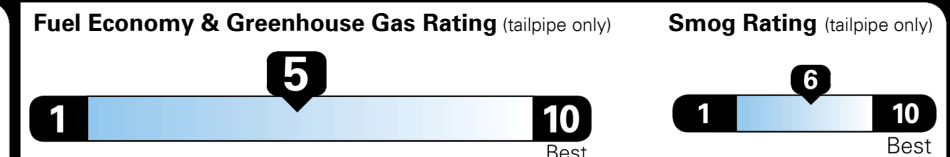

EPA DOT Fuel Economy and Environment

Gasoline Vehicle

You spend
\$750
 more in fuel costs
 over 5 years
 compared to the
 average new vehicle.

Annual fuel cost
\$1,850

This vehicle emits 329 grams CO₂ per mile. The best emits 0 grams per mile (tailpipe only). Producing and distributing fuel also create emissions; learn more at fueleconomy.gov.