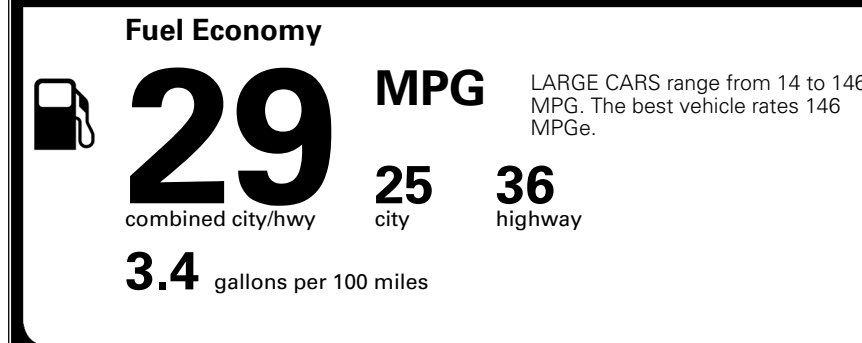

\$ 28,490.00

Included
 Included
 Included
 Included
 Included
 Included
 Included
 Included
 Included
 Included
 Included

\$ 28,490.00

\$ 1,245.00

\$ 29,735.00

EPA DOT Fuel Economy and Environment

Gasoline Vehicle