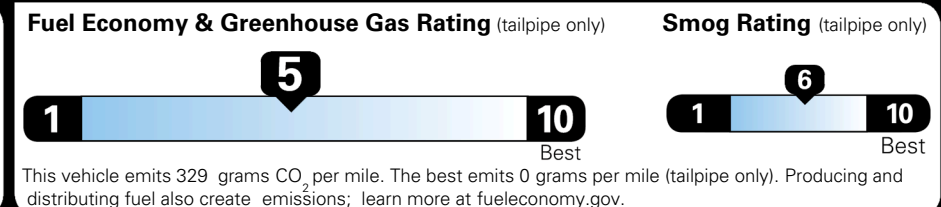

EPA DOT Fuel Economy and Environment

Gasoline Vehicle

You spend \$750 more in fuel costs over 5 years compared to the average new vehicle.

Annual fuel cost \$1,850

Actual results will vary for many reasons, including driving conditions and how you drive and maintain your vehicle. The average new vehicle gets 29 MPG and costs \$8,500 to fuel over 5 years. Cost estimates are based on 15,000 miles per year at \$ 3.30 per gallon. MPGe is miles per gasoline gallon equivalent. Vehicle emissions are a significant cause of climate change and smog.