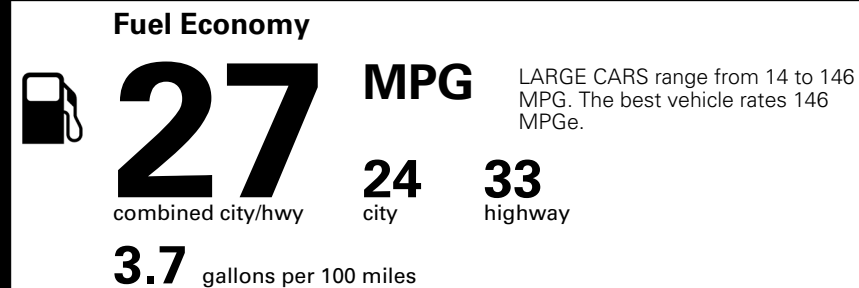

MANUFACTURER'S SUGGESTED RETAIL PRICE ▶

COMPARE GT-LINE AWD FEATURES
Added to/in place of standard GT-Line FWD features
- All-Wheel Drive
- Heated Steering Wheel

ADDITIONAL INSTALLED EQUIPMENT:
(In addition to or in place of standard features)
Snow White Pearl Paint
GT-Line Premium Package
- Panoramic Sunroof w/ Power Sunshade
- LED Interior Lighting
- Bose Premium Audio w/Active Sound Design
- 18" Black Finished Alloy Wheels, Unique Design
Carpeted Floor Mats

$ 30,090.00

Included
Included
Included

$495.00
$2,200.00

$200.00

MSRP INCLUDING OPTIONS

$ 32,985.00

INLAND FREIGHT AND HANDLING

$ 1,245.00

TOTAL MANUFACTURER'S SUGGESTED RETAIL PRICE ▶

$ 34,230.00

TOTAL ADDITIONAL WEIGHT: 7.3

*Additional terms and conditions apply.
**Kia Connect may be currently unavailable for some Model Year 2022 and newer vehicles sold or purchased in Massachusetts; please see owners.kia.com for more information.
NOTE: When you purchase this vehicle, Kia America, Inc. collects personal information you provide to the dealership. For information on our collection and use of personal information and your rights, please see our Privacy Policy on www.kia.com.

EPA DOT Fuel Economy and Environment

Gasoline Vehicle

You spend $750 more in fuel costs over 5 years compared to the average new vehicle.

Annual fuel cost $1,850