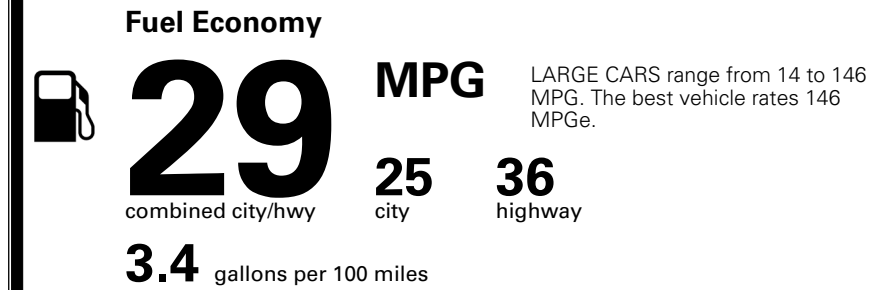

MSRP INCLUDING OPTIONS \$ 31,680.00

INLAND FREIGHT AND HANDLING \$ 1,245.00

TOTAL MANUFACTURER'S SUGGESTED RETAIL PRICE ▶

\$ 32,925.00

TOTAL ADDITIONAL WEIGHT: 7.3

EPA DOT Fuel Economy and Environment

Gasoline Vehicle