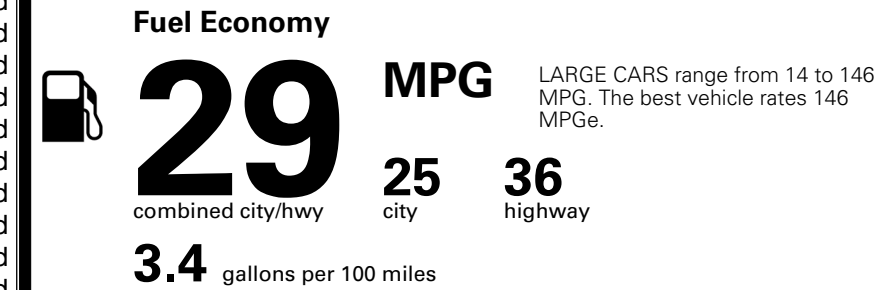

EPA DOT Fuel Economy and Environment

Gasoline Vehicle

You save $0
in fuel costs over 5 years compared to the average new vehicle.

Annual fuel cost
$1,700