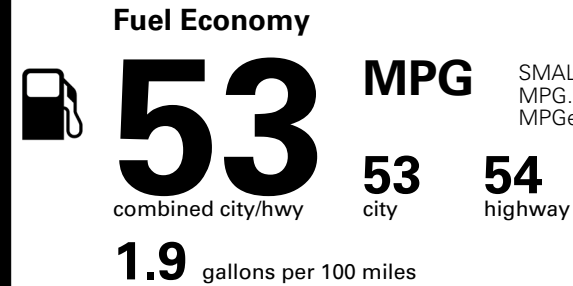

MSRP INCLUDING OPTIONS

\$ 33,885.00

INLAND FREIGHT AND HANDLING

\$ 1,495.00

TOTAL MANUFACTURER'S SUGGESTED RETAIL PRICE ▶

\$ 35,380.00

*Additional terms and conditions apply.
 **Kia Connect may be currently unavailable for some Model Year 2022 and newer vehicles sold or purchased in Massachusetts; please see owners.kia.com for more information.
 NOTE: When you purchase this vehicle, Kia America, Inc. collects personal information you provide to the dealership. For information on our collection and use of personal information and your rights, please see our Privacy Policy on www.kia.com.

TOTAL ADDITIONAL WEIGHT: 9.9

EPA DOT Fuel Economy and Environment

Gasoline Vehicle

SMALL SUVs range from 14 to 138 MPG. The best vehicle rates 146 MPGe.

You save \$3,750
 in fuel costs over 5 years compared to the average new vehicle.