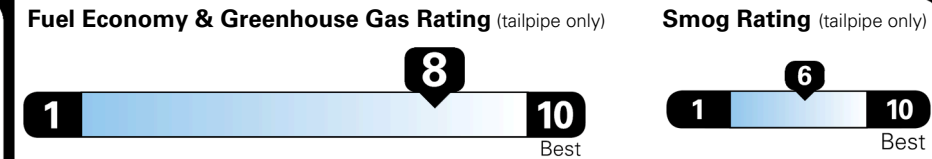

This vehicle emits 167 grams CO₂ per mile. The best emits 0 grams per mile (tailpipe only). Producing and distributing fuel also create emissions; learn more at fueleconomy.gov.

Actual results will vary for many reasons, including driving conditions and how you drive and maintain your vehicle. The average new vehicle gets 29 MPG and costs $8,500 to fuel over 5 years. Cost estimates are based on 15,000 miles per year at $ 3.30 per gallon. MPGe is miles per gasoline gallon equivalent. Vehicle emissions are a significant cause of climate change and smog.

fueleconomy.gov

Calculate personalized estimates and compare vehicles

GOVERNMENT 5-STAR SAFETY RATINGS

Overall Vehicle Score ★ ★ ★ ★ ▲

Based on the combined rating of frontal, side and rollover. Should ONLY be compared to other vehicles of similar size and weight. ▲ Safety Concern: Visit www.safercar.gov or call 1-888-327-4236 for more details.

Frontal	Driver	★ ★ ★ ★
Crash	Passenger	★ ★ ★ ★
Side	Front seat	★ ★ ★ ★ ★
Crash	Rear seat	★ ★ ★ ★ ★ ▲
Rollover		★ ★ ★ ★

Star ratings based on the risk of injury in a frontal impact.
Star ratings based on the risk of injury in a side impact.
Star ratings based on the risk of rollover in a single-vehicle crash.

Star ratings range from 1 to 5 stars (★★★★★) with 5 being the highest. Source: National Highway Traffic Safety Administration (NHTSA). www.safercar.gov or 1-888-327-4236

Manufacturer's suggested retail price includes Manufacturer's recommended pre-delivery service. License and title fees, state and local taxes and other dealer installed options and accessories are not included in the manufacturer's suggested retail price.

PARTS CONTENT INFORMATION

FOR VEHICLES IN THIS CAR LINE U.S./CANADIAN PARTS CONTENT: 0 %

MAJOR SOURCES OF FOREIGN PARTS: KOREA: 90%

NOTE: PARTS CONTENT DOES NOT INCLUDE FINAL ASSEMBLY, DISTRIBUTION, OR OTHER NON-PARTS COSTS.

FOR THIS VEHICLE FINAL ASSEMBLY POINT: HWASUNG, KOREA

COUNTRY OF ORIGIN ENGINE (MOTOR): KOREA
TRANSMISSION: KOREA