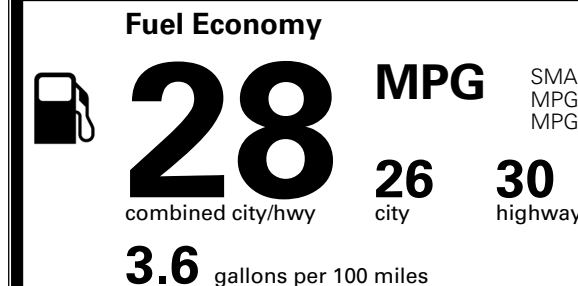

EPA DOT Fuel Economy and Environment

Gasoline Vehicle

SMALL SUVs range from 14 to 138 MPG. The best vehicle rates 146 MPGe.

You spend $250 more in fuel costs over 5 years compared to the average new vehicle.

Annual fuel cost
$1,650