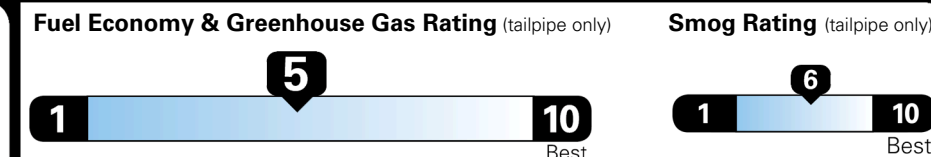

This vehicle emits 319 grams CO₂ per mile. The best emits 0 grams per mile (tailpipe only). Producing and distributing fuel also create emissions; learn more at fueleconomy.gov.

Actual results will vary for many reasons, including driving conditions and how you drive and maintain your vehicle. The average new vehicle gets 29 MPG and costs $8,000 to fuel over 5 years. Cost estimates are based on 15,000 miles per year at $ 3.10 per gallon. MPGe is miles per gasoline gallon equivalent. Vehicle emissions are a significant cause of climate change and smog.

fueleconomy.gov

Calculate personalized estimates and compare vehicles

GOVERNMENT 5-STAR SAFETY RATINGS

Overall Vehicle Score Not Rated

Based on the combined rating of frontal, side and rollover. Should ONLY be compared to other vehicles of similar size and weight.

Frontal Driver Not Rated

Crash Passenger Not Rated

Based on the risk of injury in a frontal impact. Should ONLY be compared to other vehicles of similar size and weight.

Side Front seat Not Rated

Crash Rear seat Not Rated

Star ratings based on the risk of injury in a side impact.

Rollover Not Rated

Star ratings based on the risk of rollover in a single-vehicle crash.

Star ratings range from 1 to 5 stars (★★★★★) with 5 being the highest.

Source: National Highway Traffic Safety Administration (NHTSA).

www.safercar.gov or 1-888-327-4236

Manufacturer's suggested retail price includes Manufacturer's recommended pre-delivery service. License and title fees, state and local taxes and other dealer installed options and accessories are not included in the manufacturer's suggested retail price.

PARTS CONTENT INFORMATION

FOR VEHICLES IN THIS CAR LINE U.S./CANADIAN PARTS CONTENT: 0 %

MAJOR SOURCES OF FOREIGN PARTS: KOREA: 90%

NOTE: PARTS CONTENT DOES NOT INCLUDE FINAL ASSEMBLY, DISTRIBUTION, OR OTHER NON-PARTS COSTS.

FOR THIS VEHICLE FINAL ASSEMBLY POINT: GWANGJU, KOREA

COUNTRY OF ORIGIN

ENGINE (MOTOR): KOREA

TRANSMISSION: KOREA